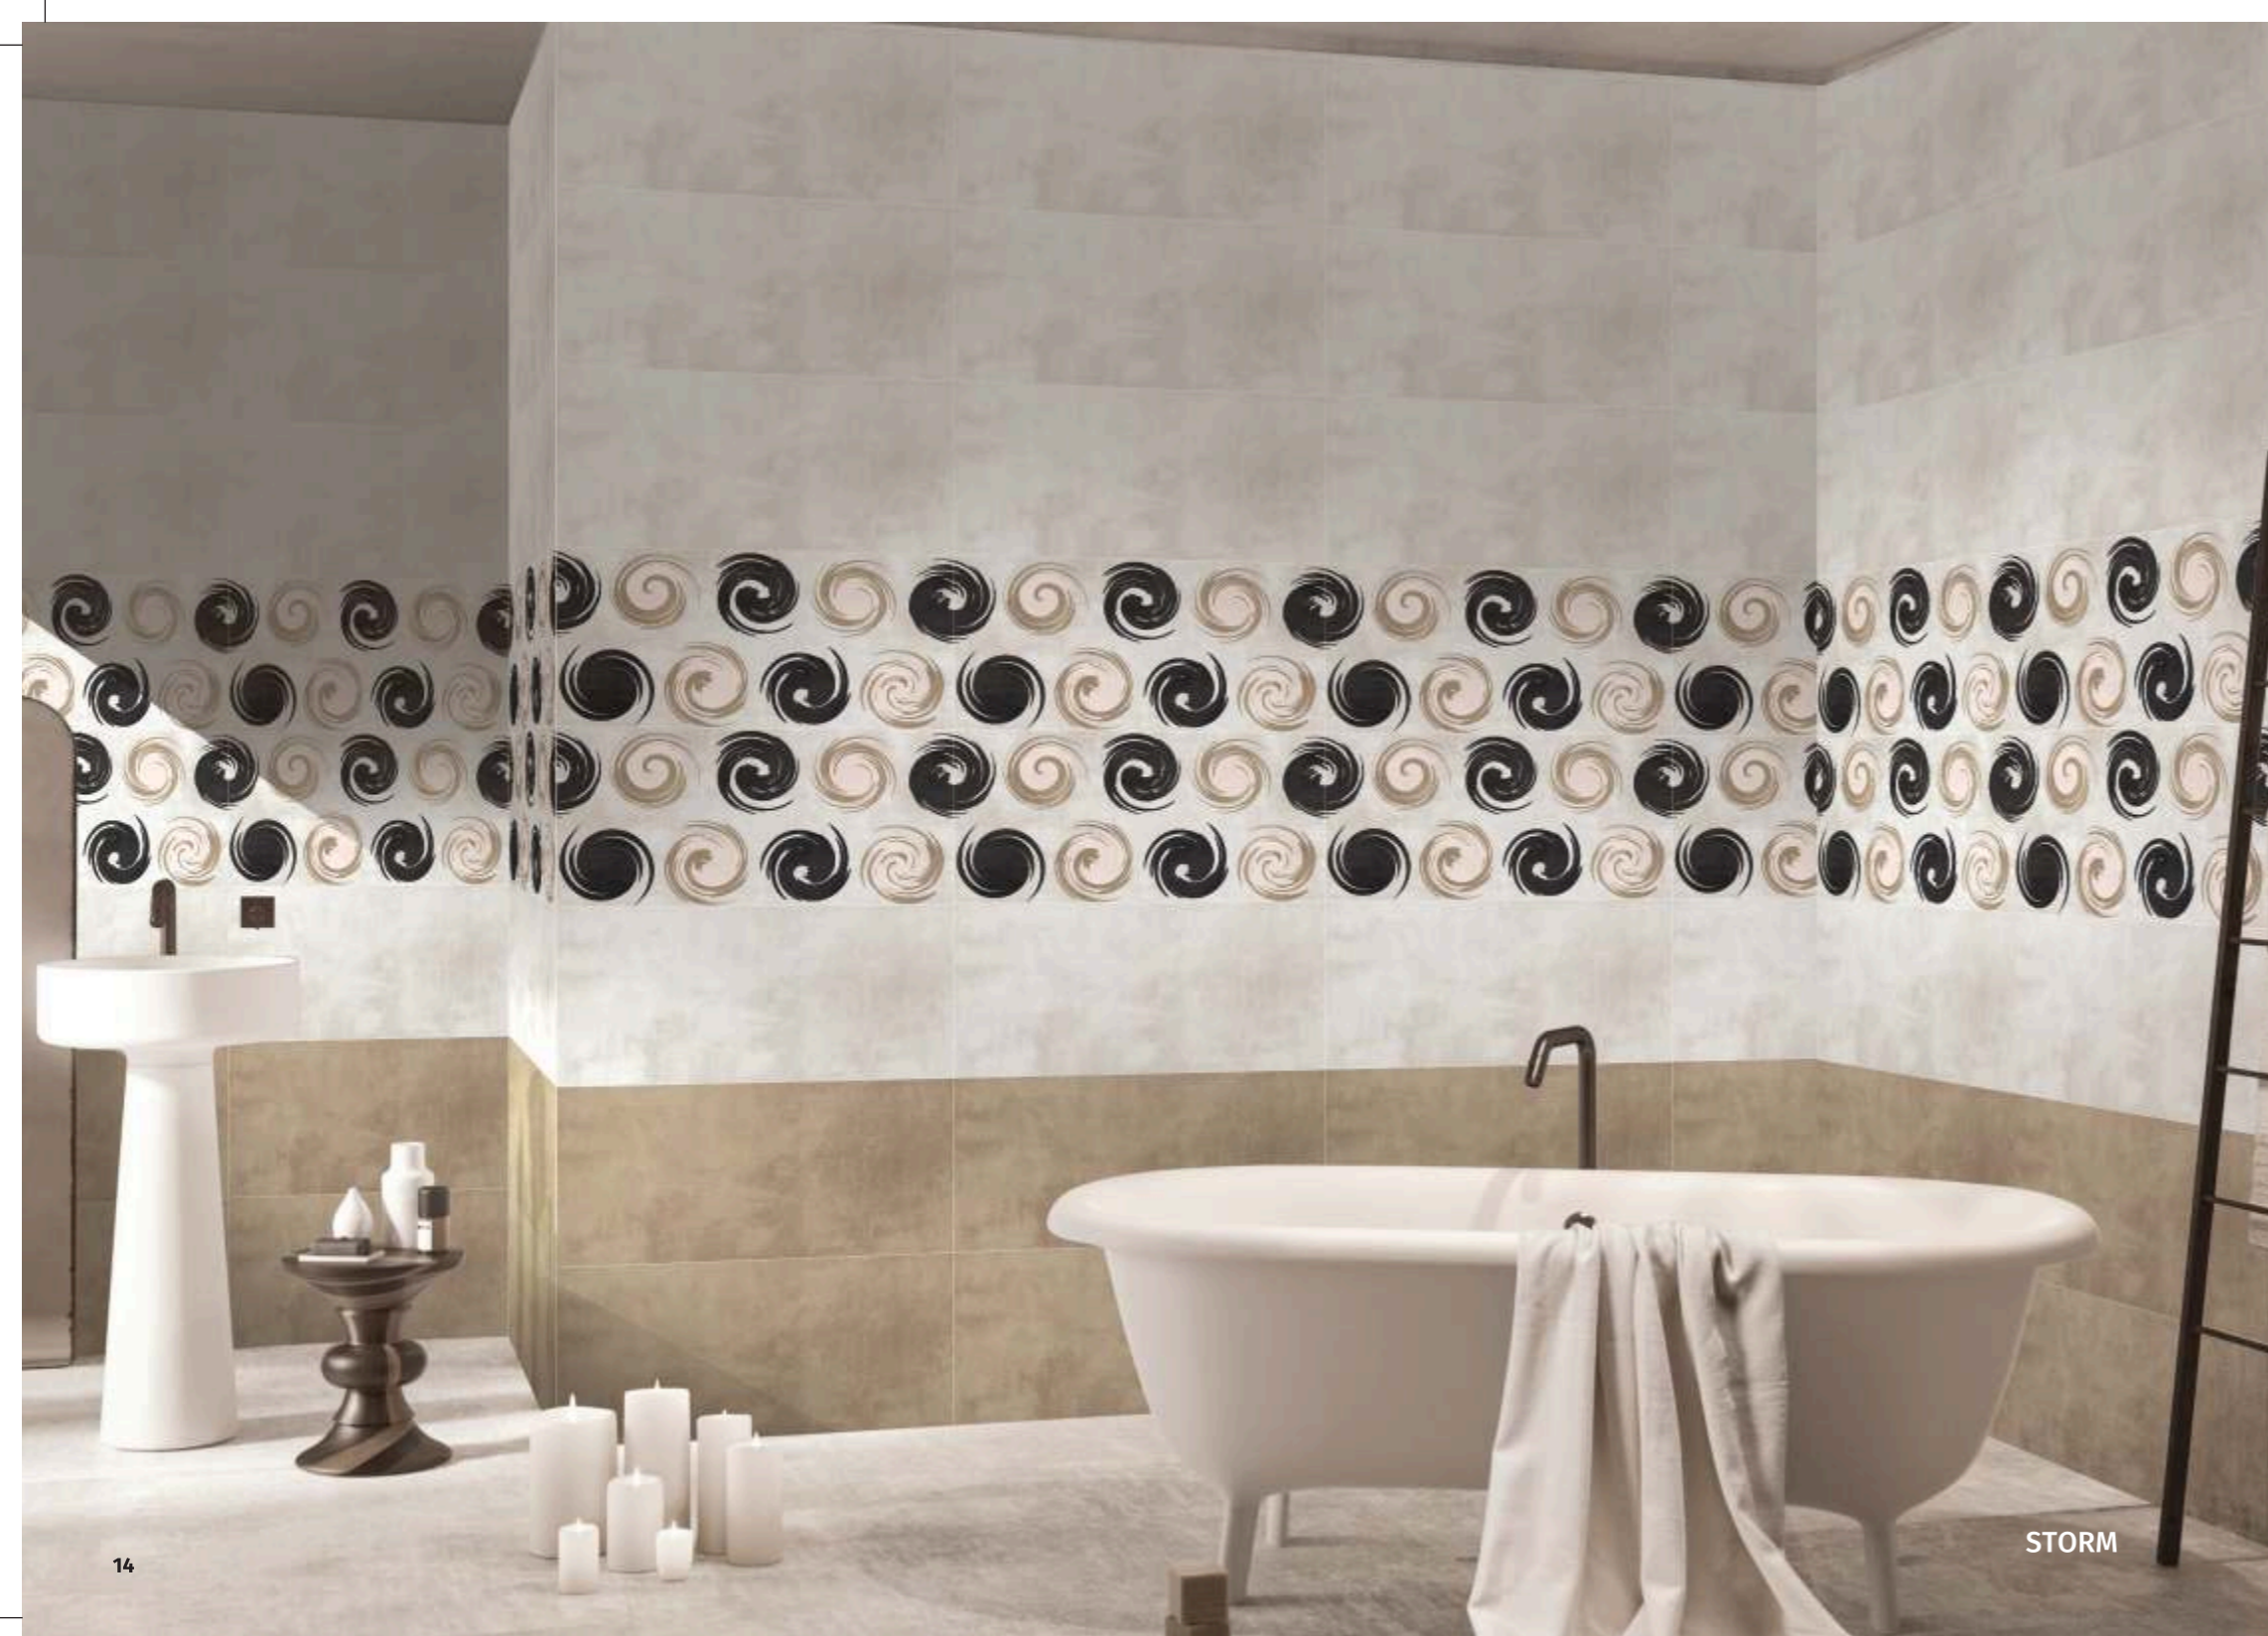

STORM

DIGITALE

HD Digital Tiles

300x600 mm | HIGH GLOSS POLISH

NEW

NEW

NEW

*Random Faces Available