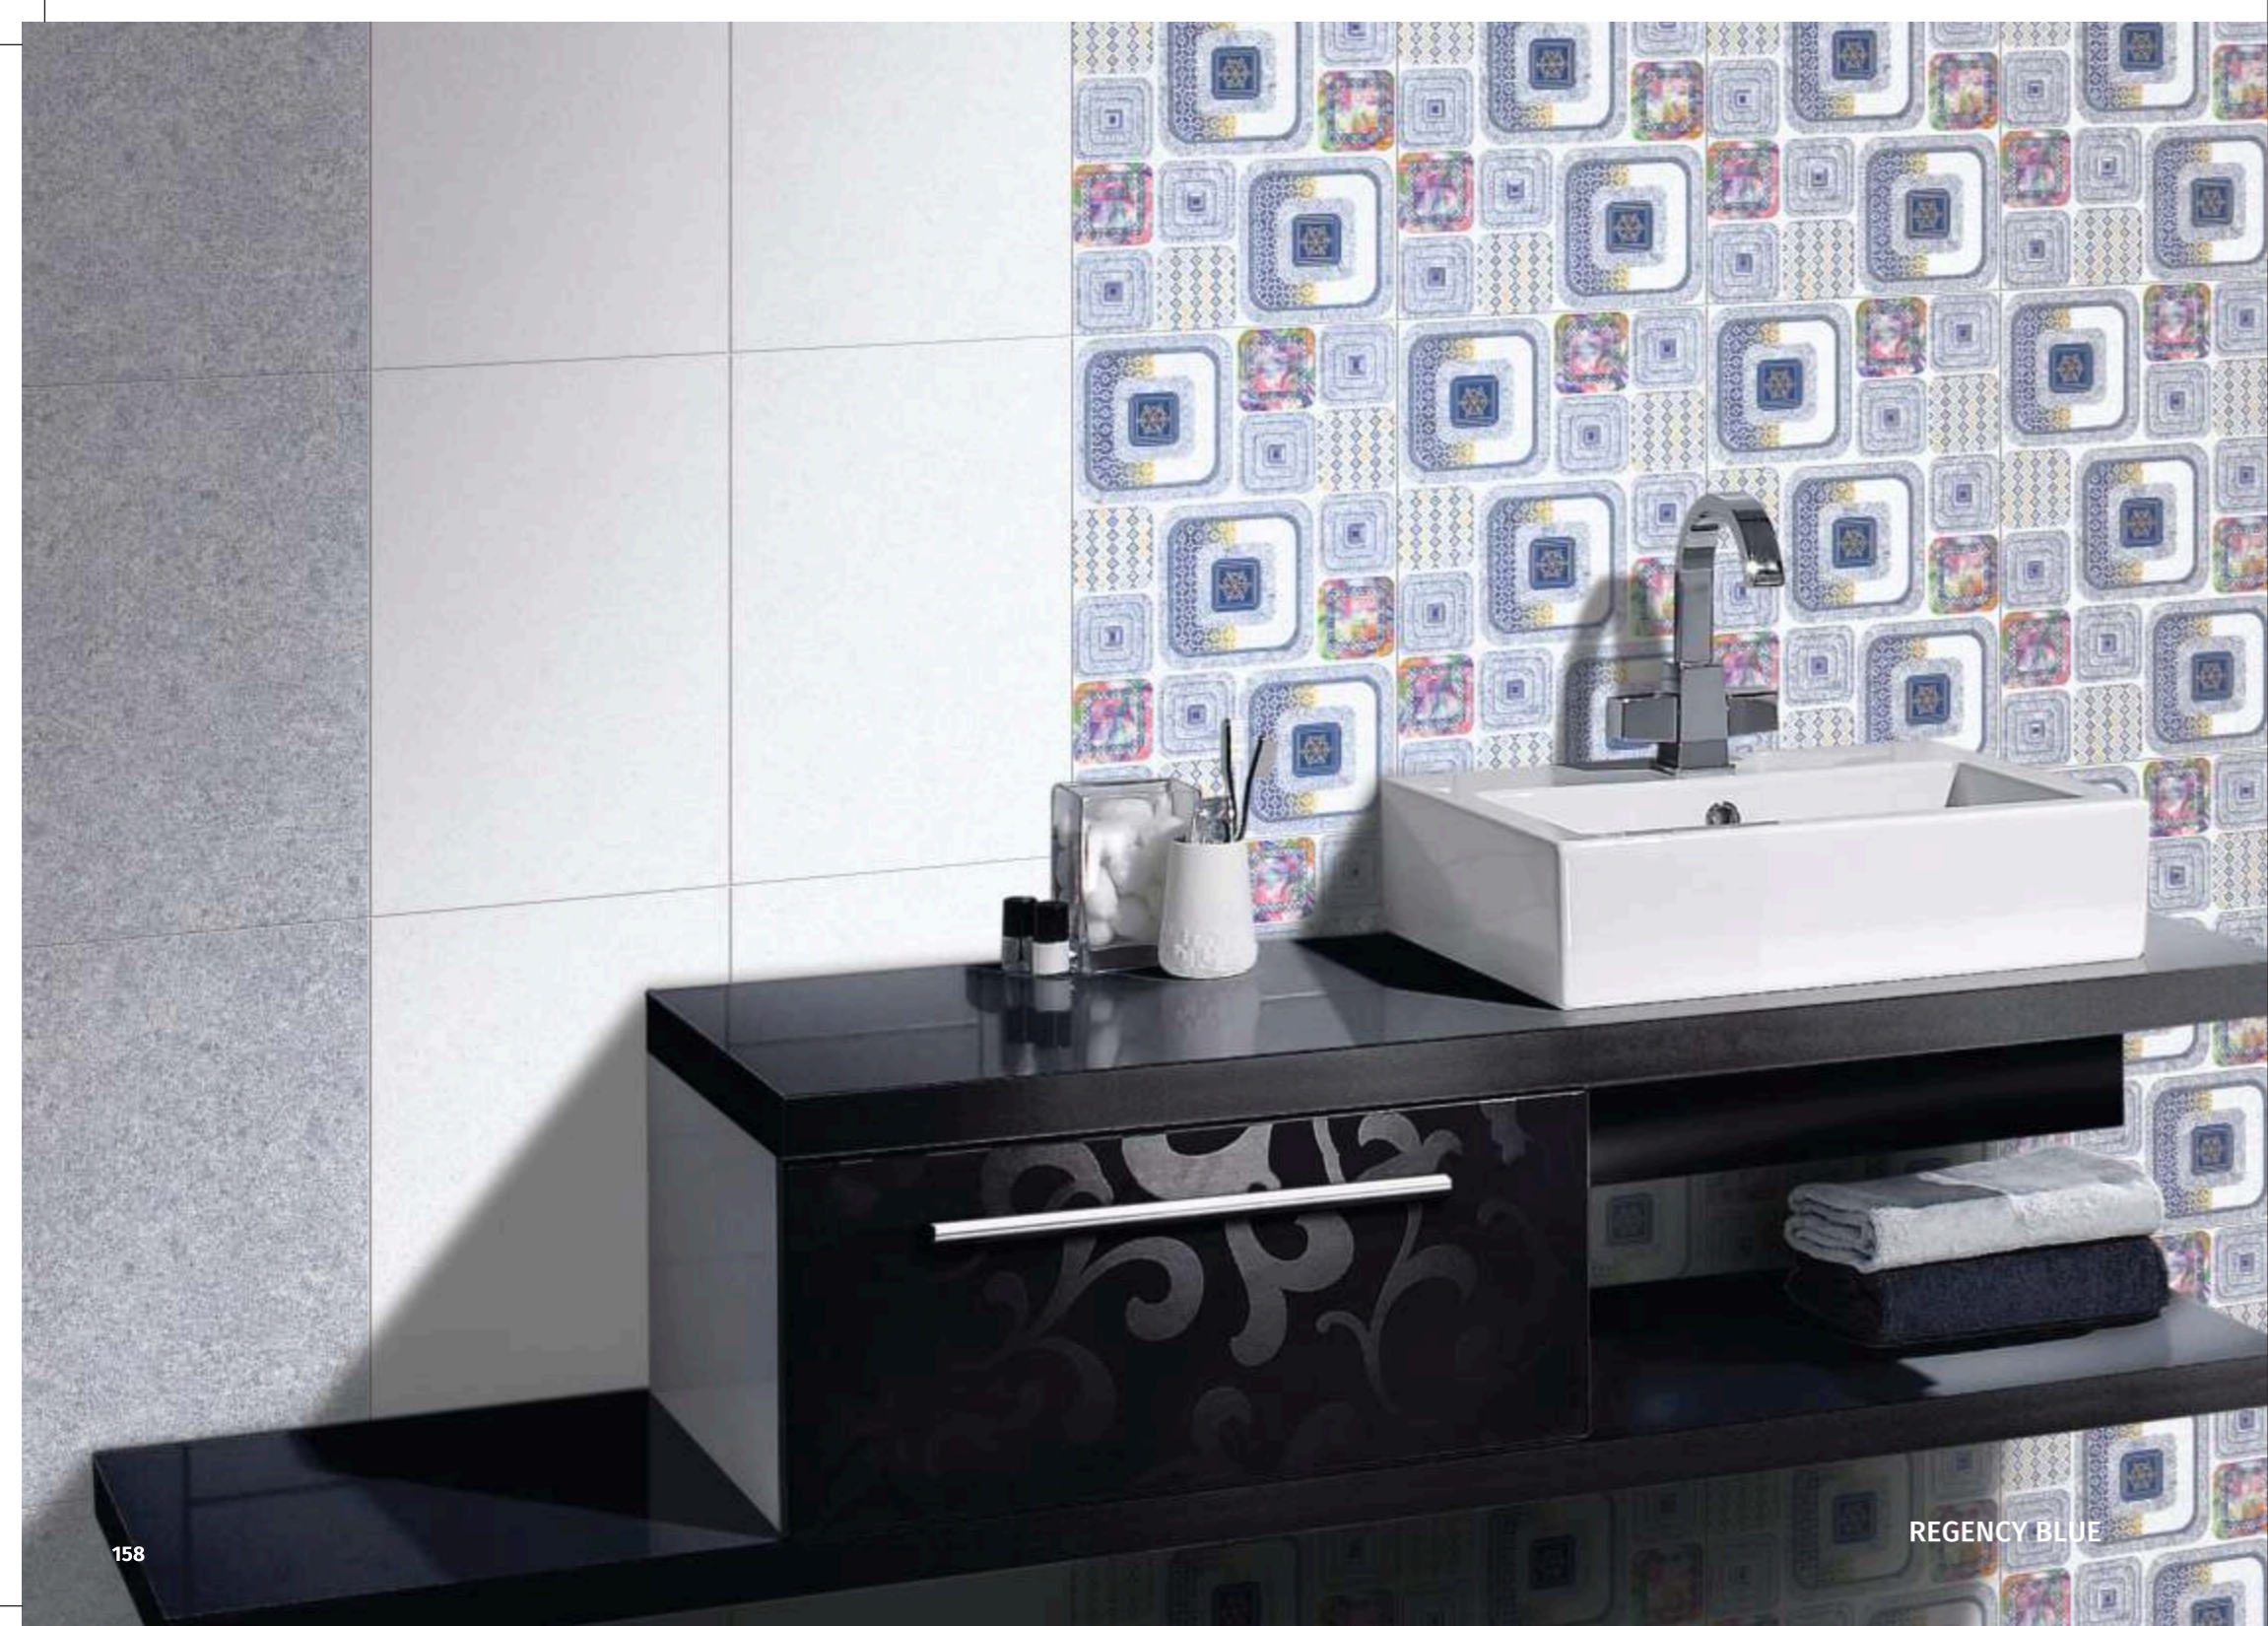

DIGITALE
HD Digital Tiles

300x450 mm | GLOSSY

T813115LA

T813115HA

T813115DA

T813115FA (300x300 mm)

T813123LA

T813123HA

T813123DA

T813123FA (300x300 mm)

T813124LA

T813124HA

T813124DA

T813124FA (300x300 mm)

REGENCY BLUE