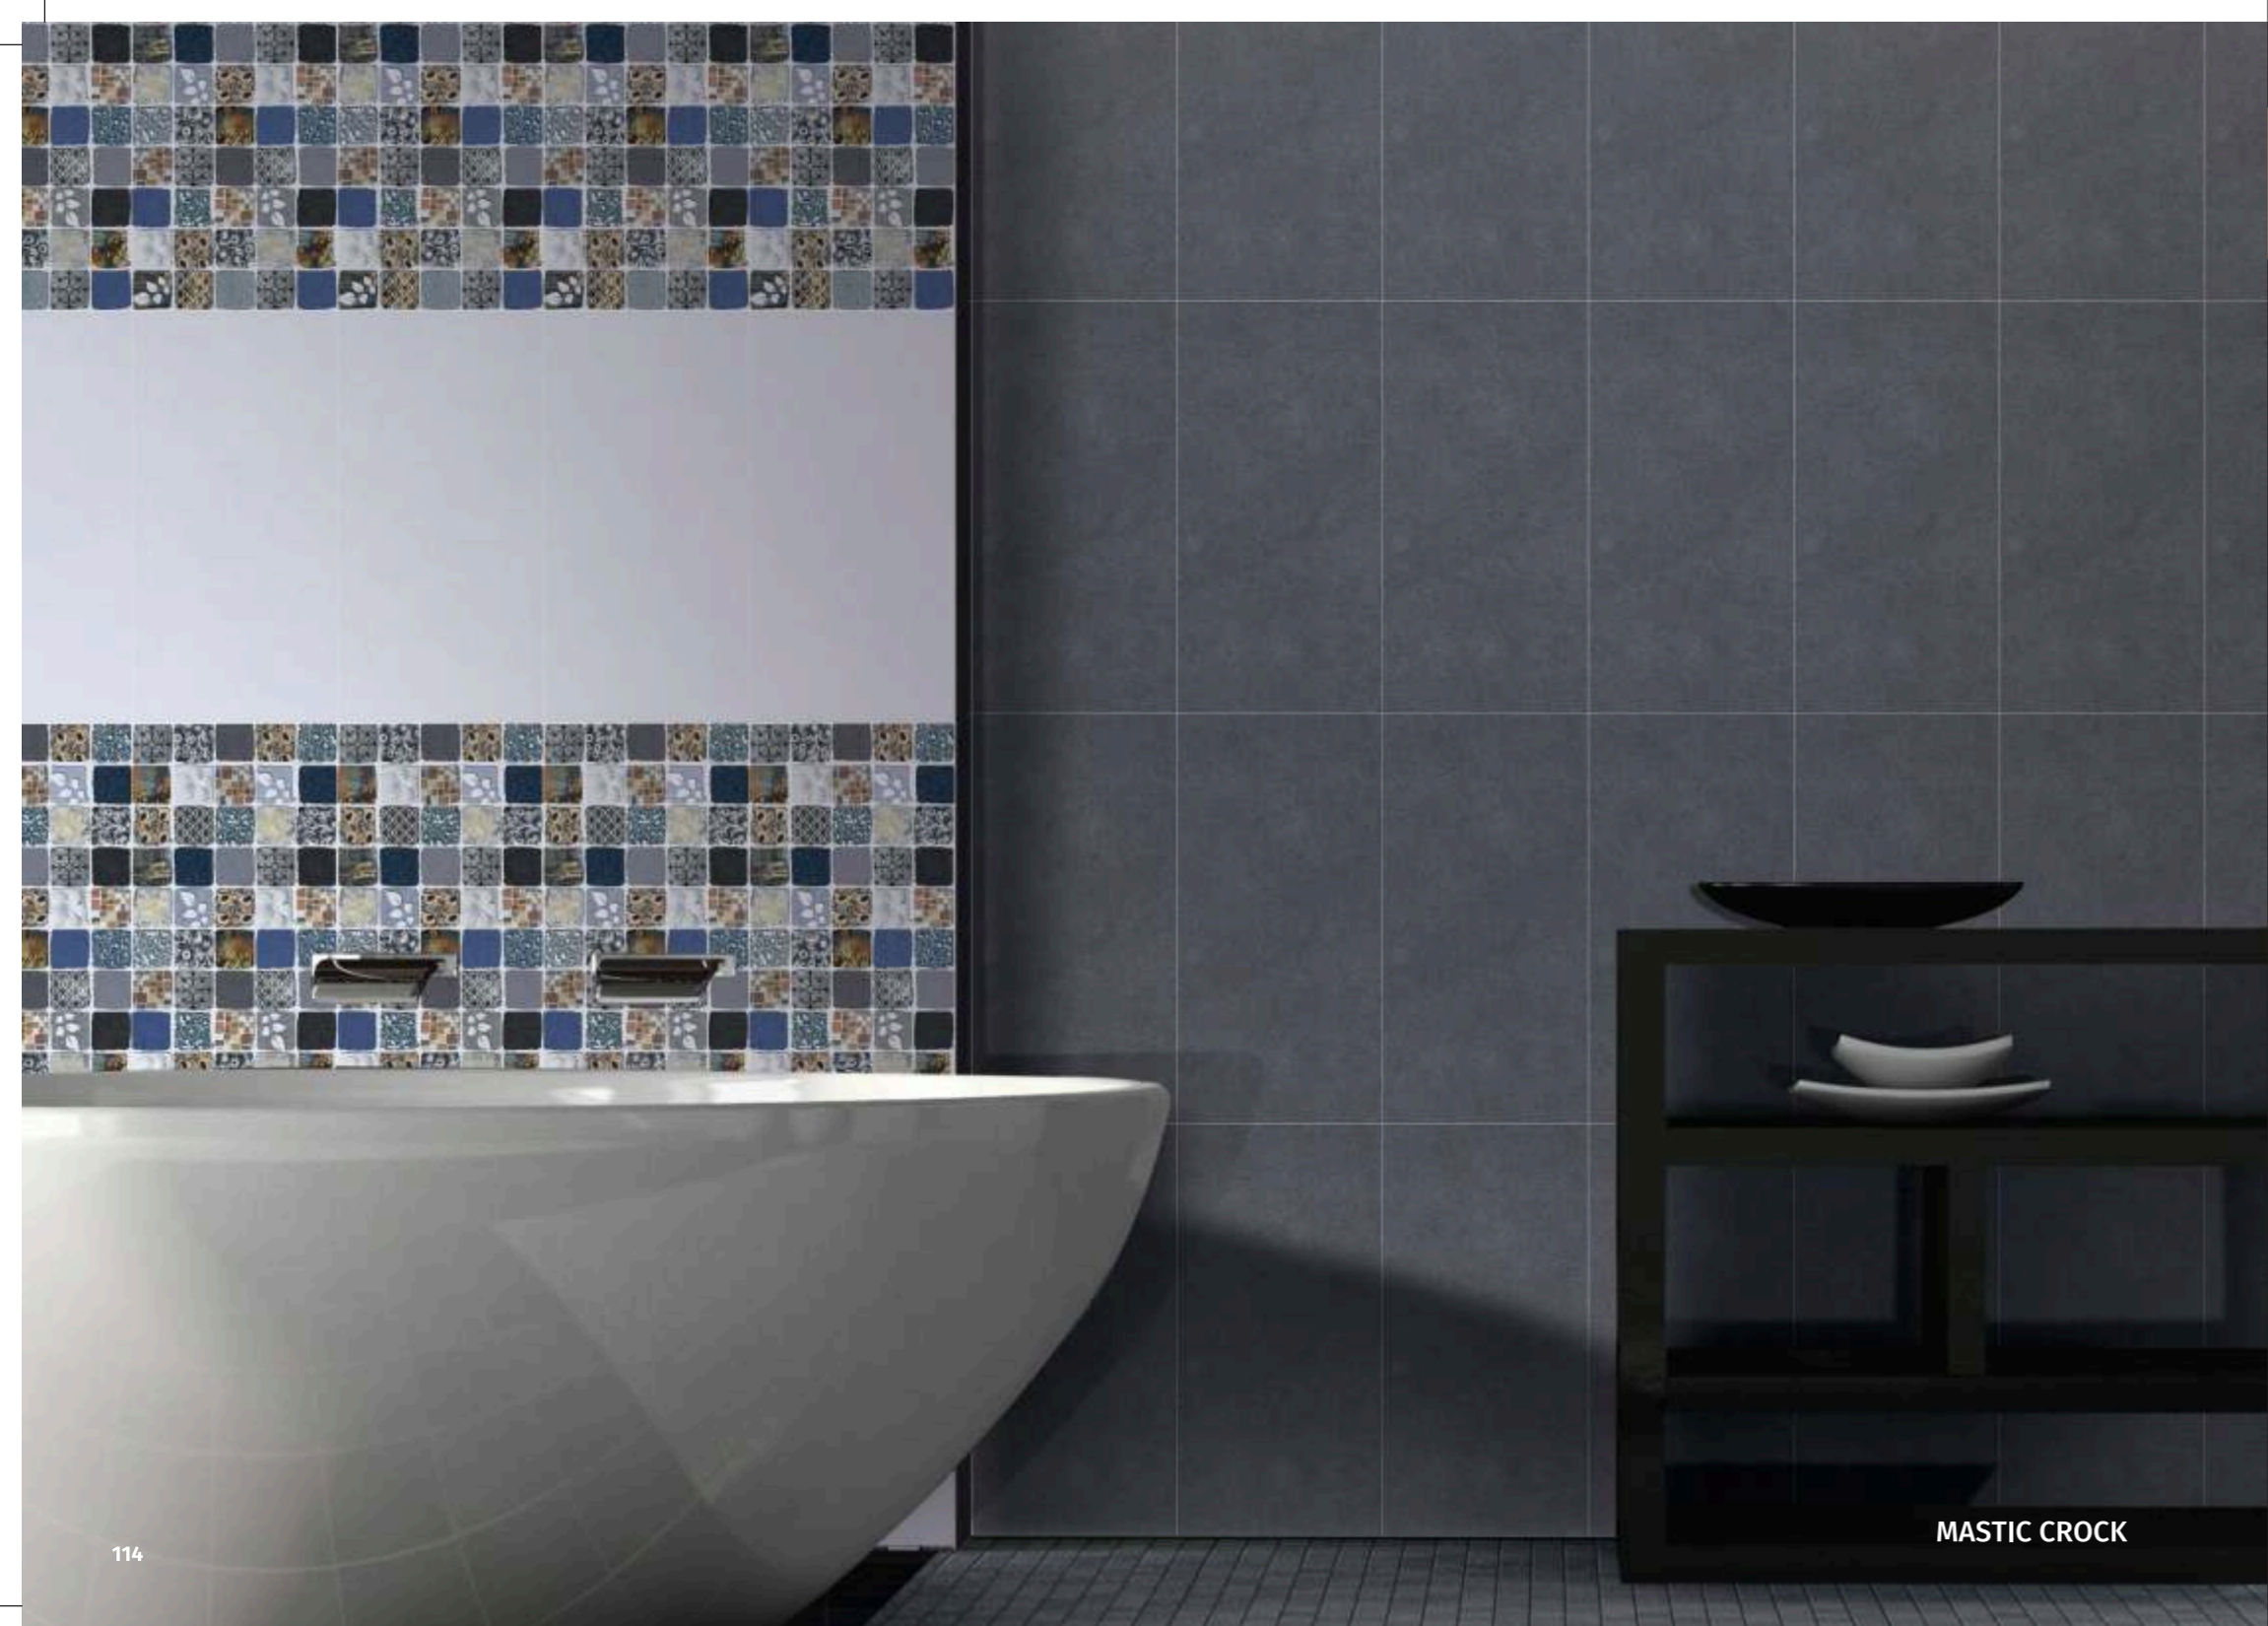

DIGITALE

HD Digital Tiles

300x600 mm | GLUE

NEW

NEW

NEW

MASTIC CROCK