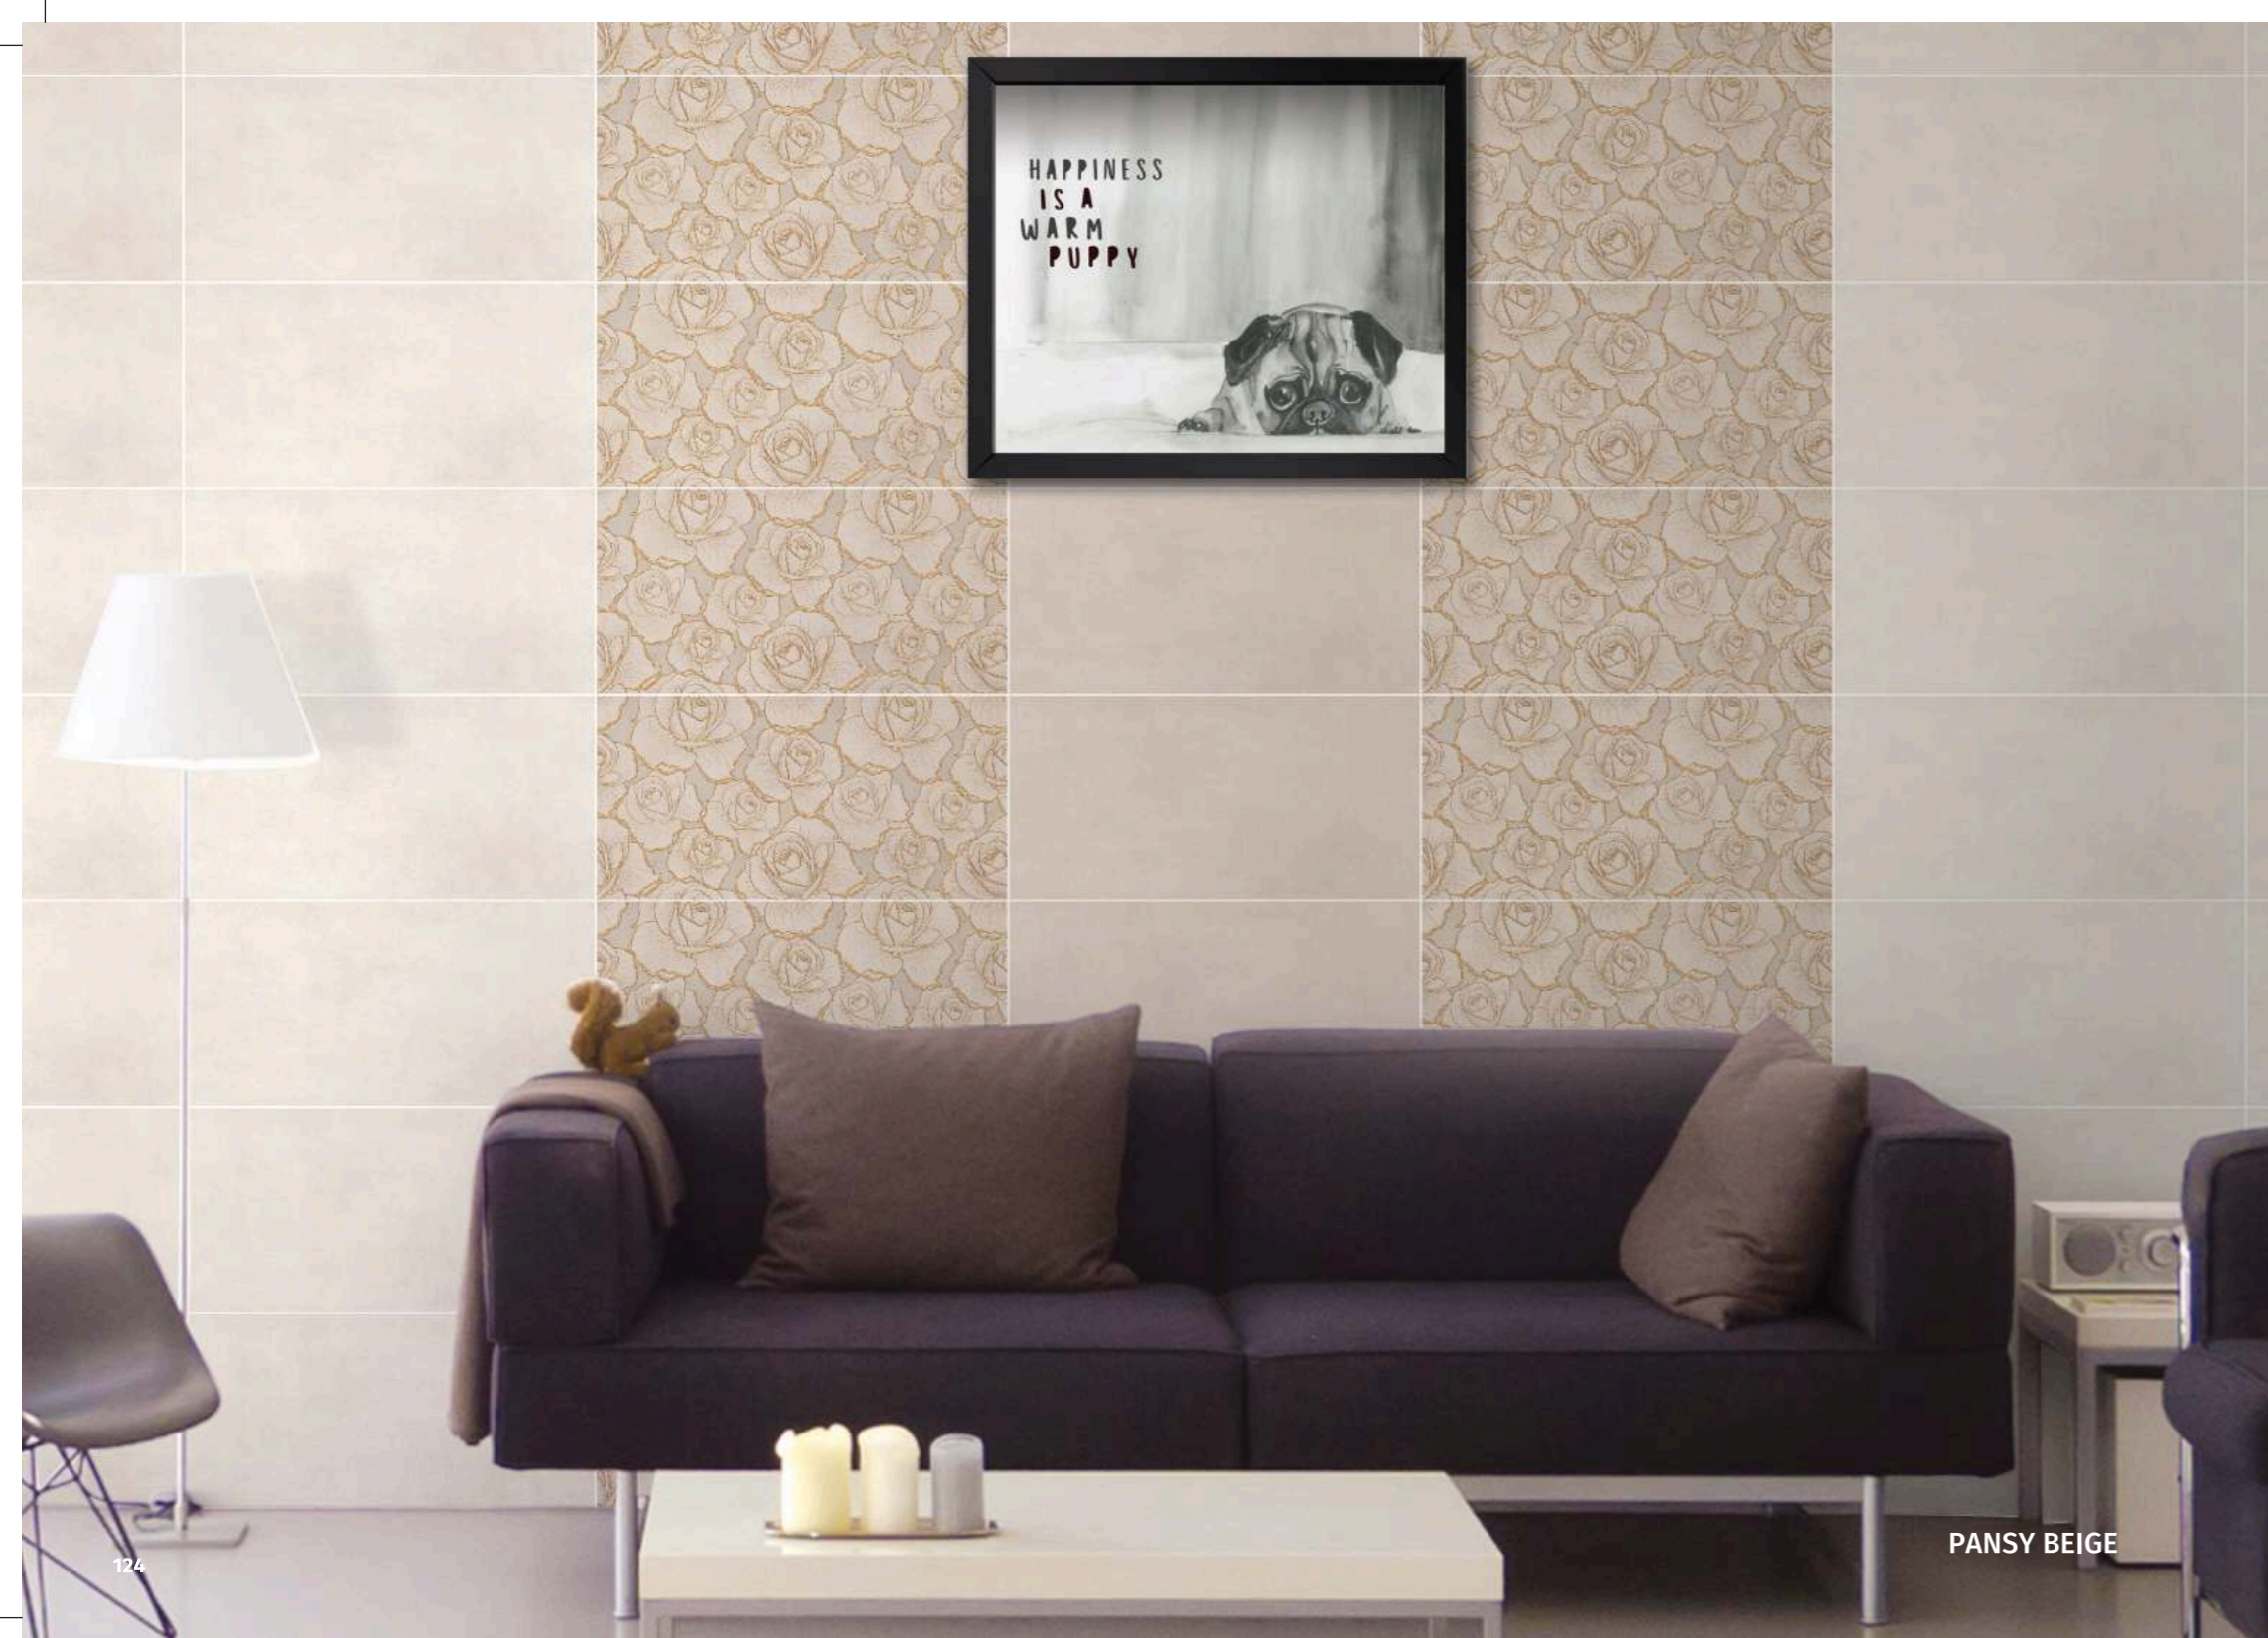

PANSY BEIGE

DIGITALE

HD Digital Tiles

300x600 mm | MICA

NEW

NEW