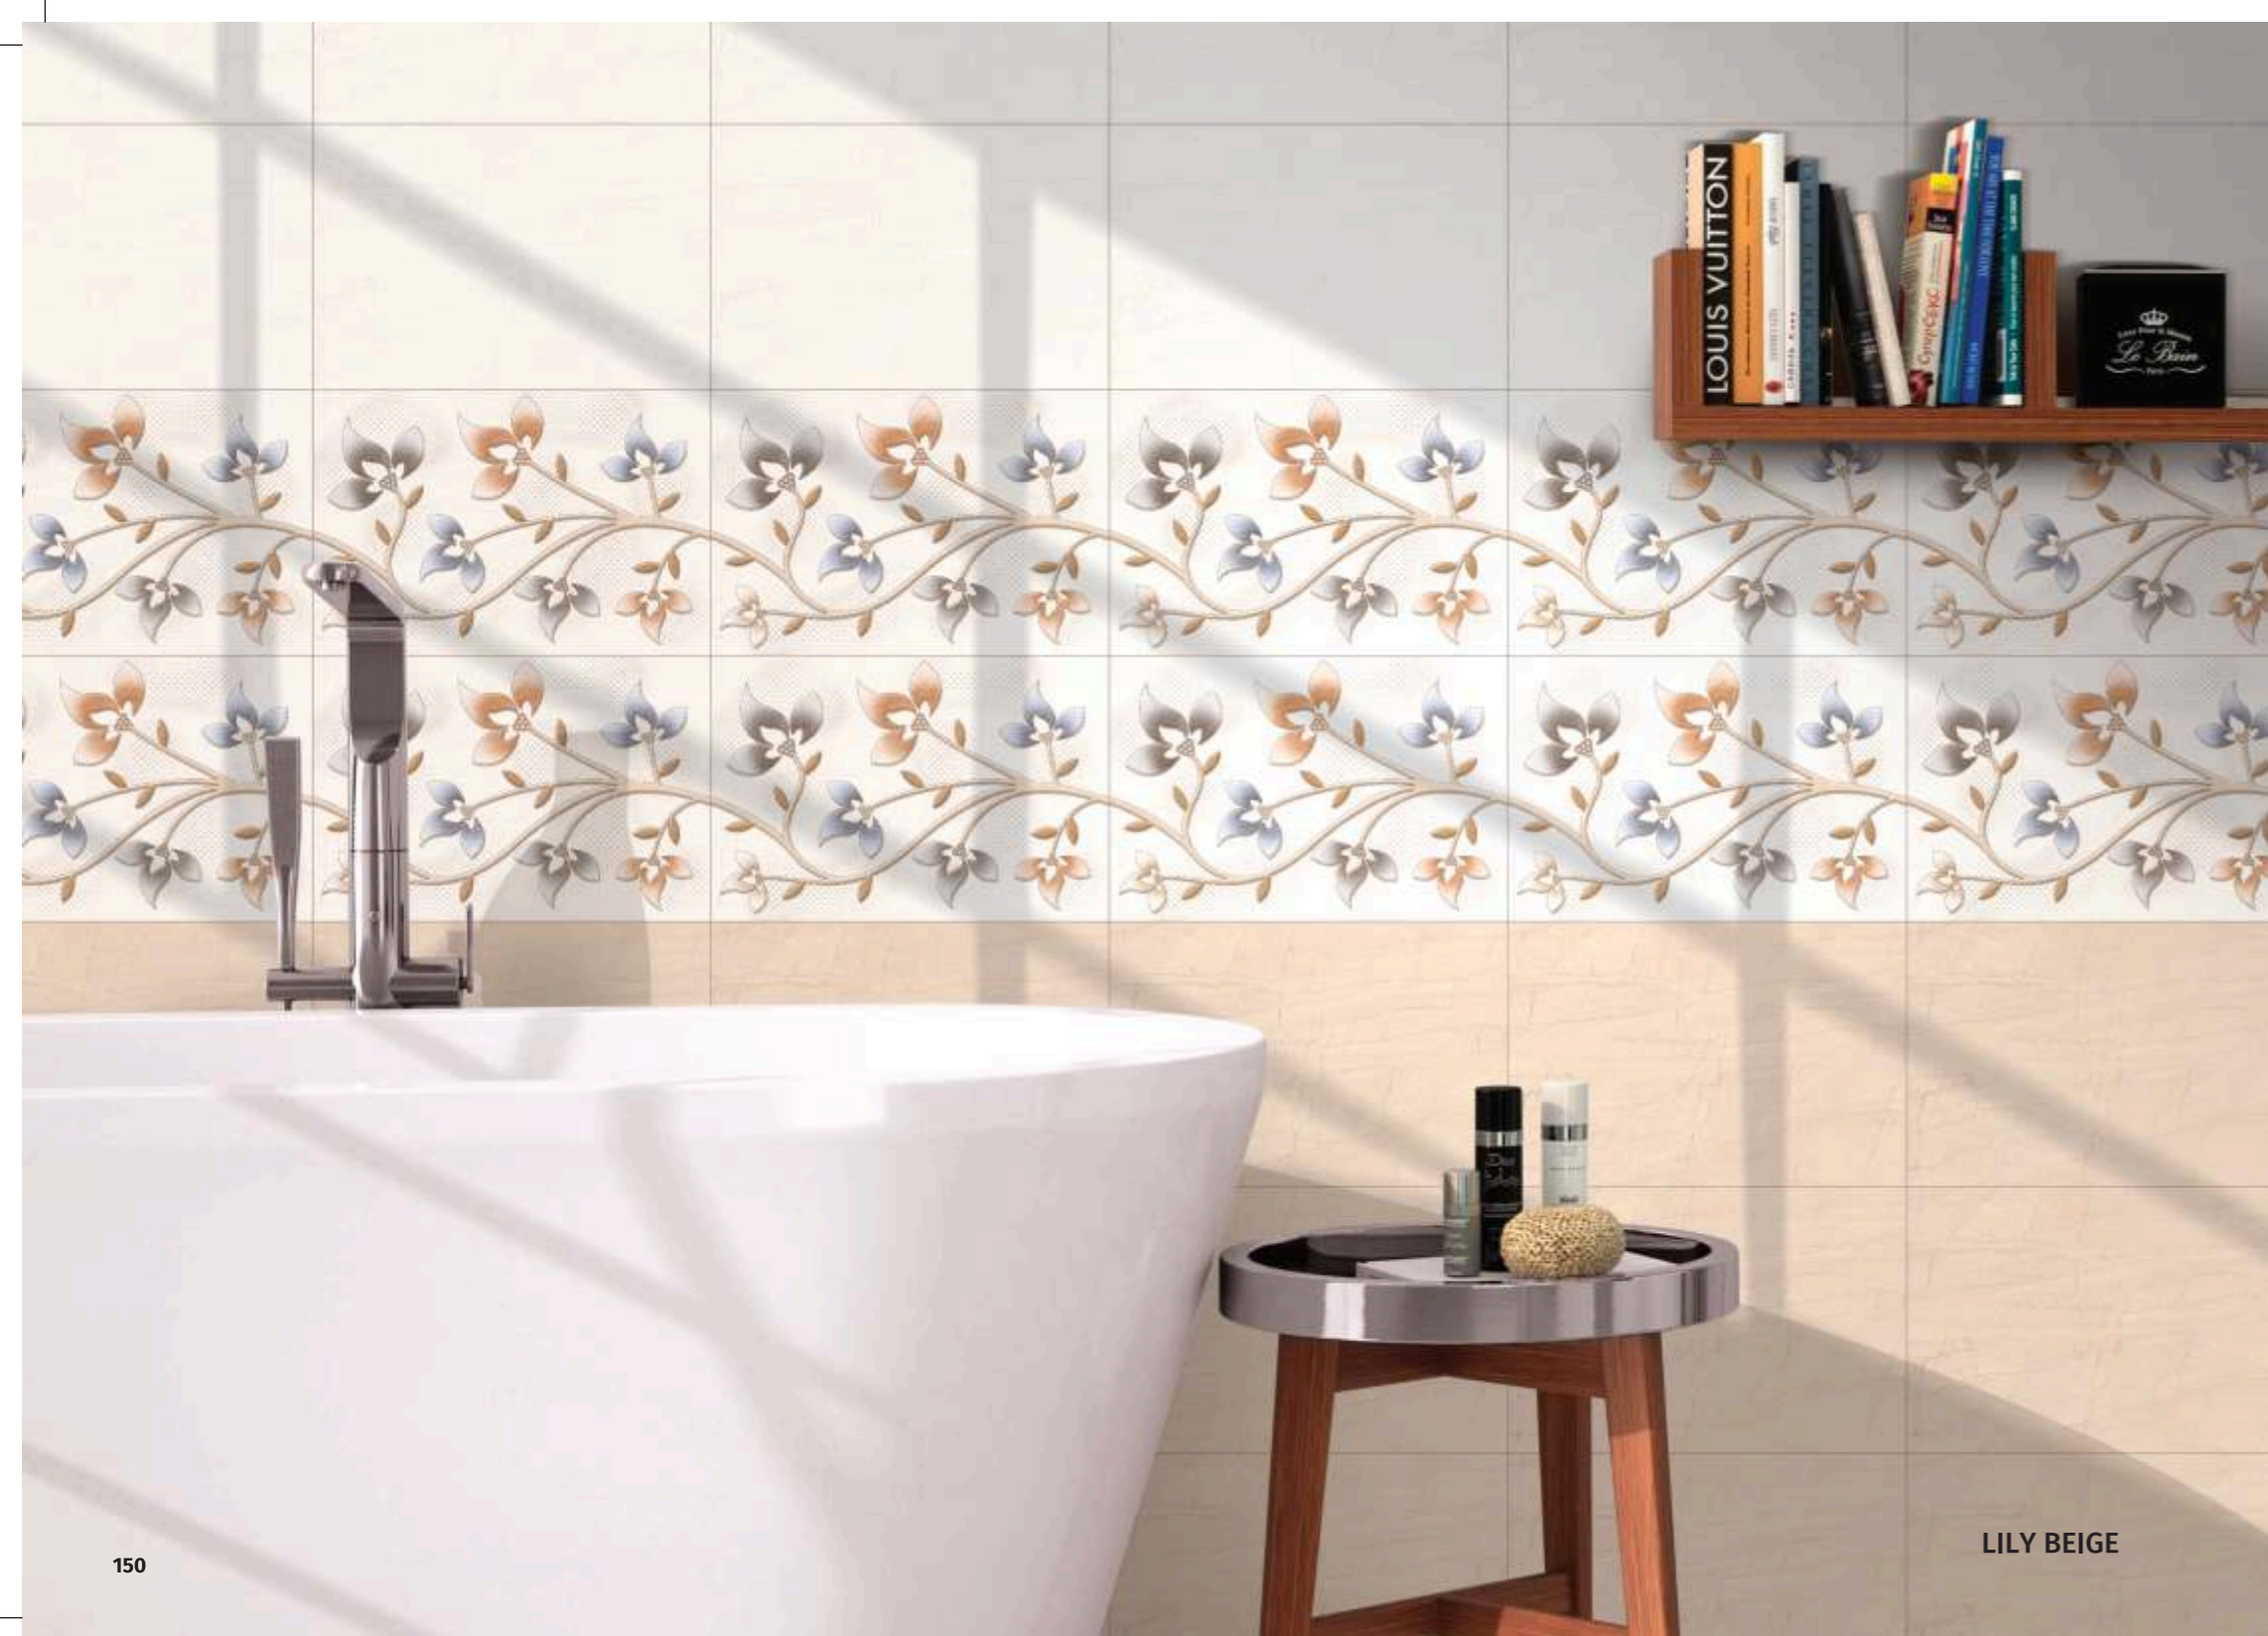

DIGITALE

HD Digital Tiles

300x450 mm | GLOSSY

CERA
Tiles

NEW

NEW

NEW