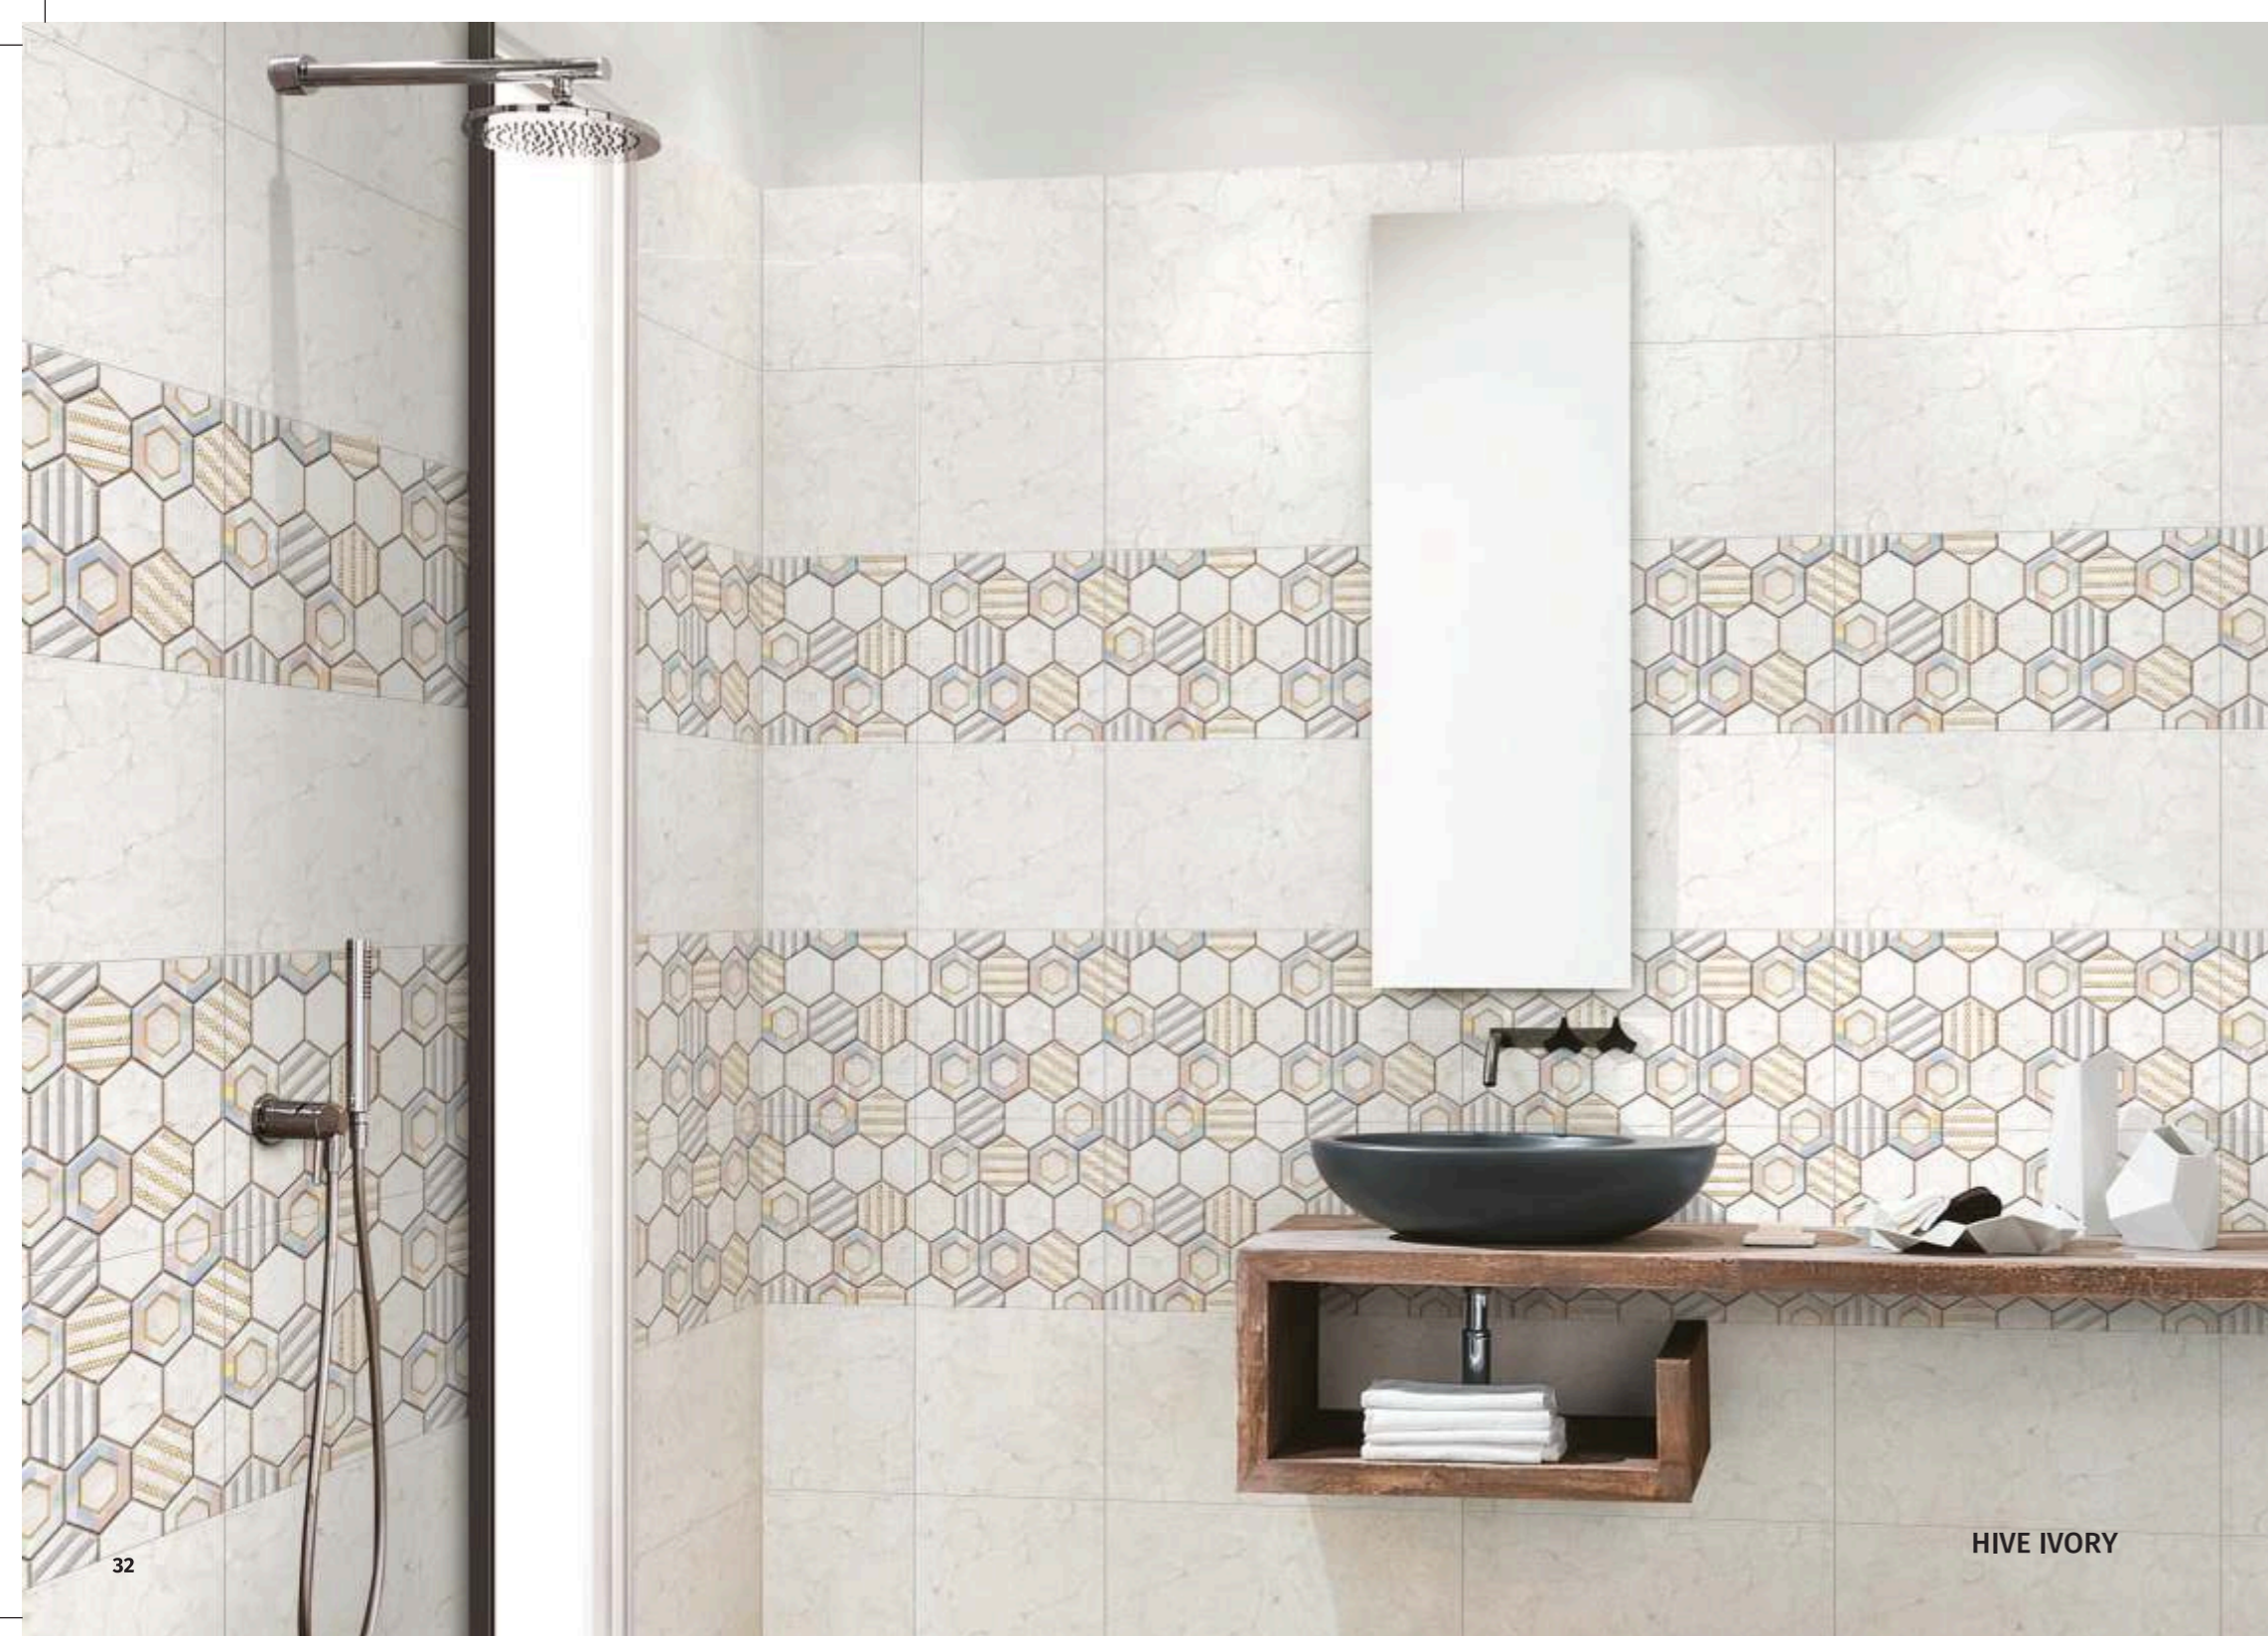

HIVE IVORY

DIGITALE

HD Digital Tiles

300x600 mm | GLOSSY

NEW

NEW

NEW

*Random Faces Available