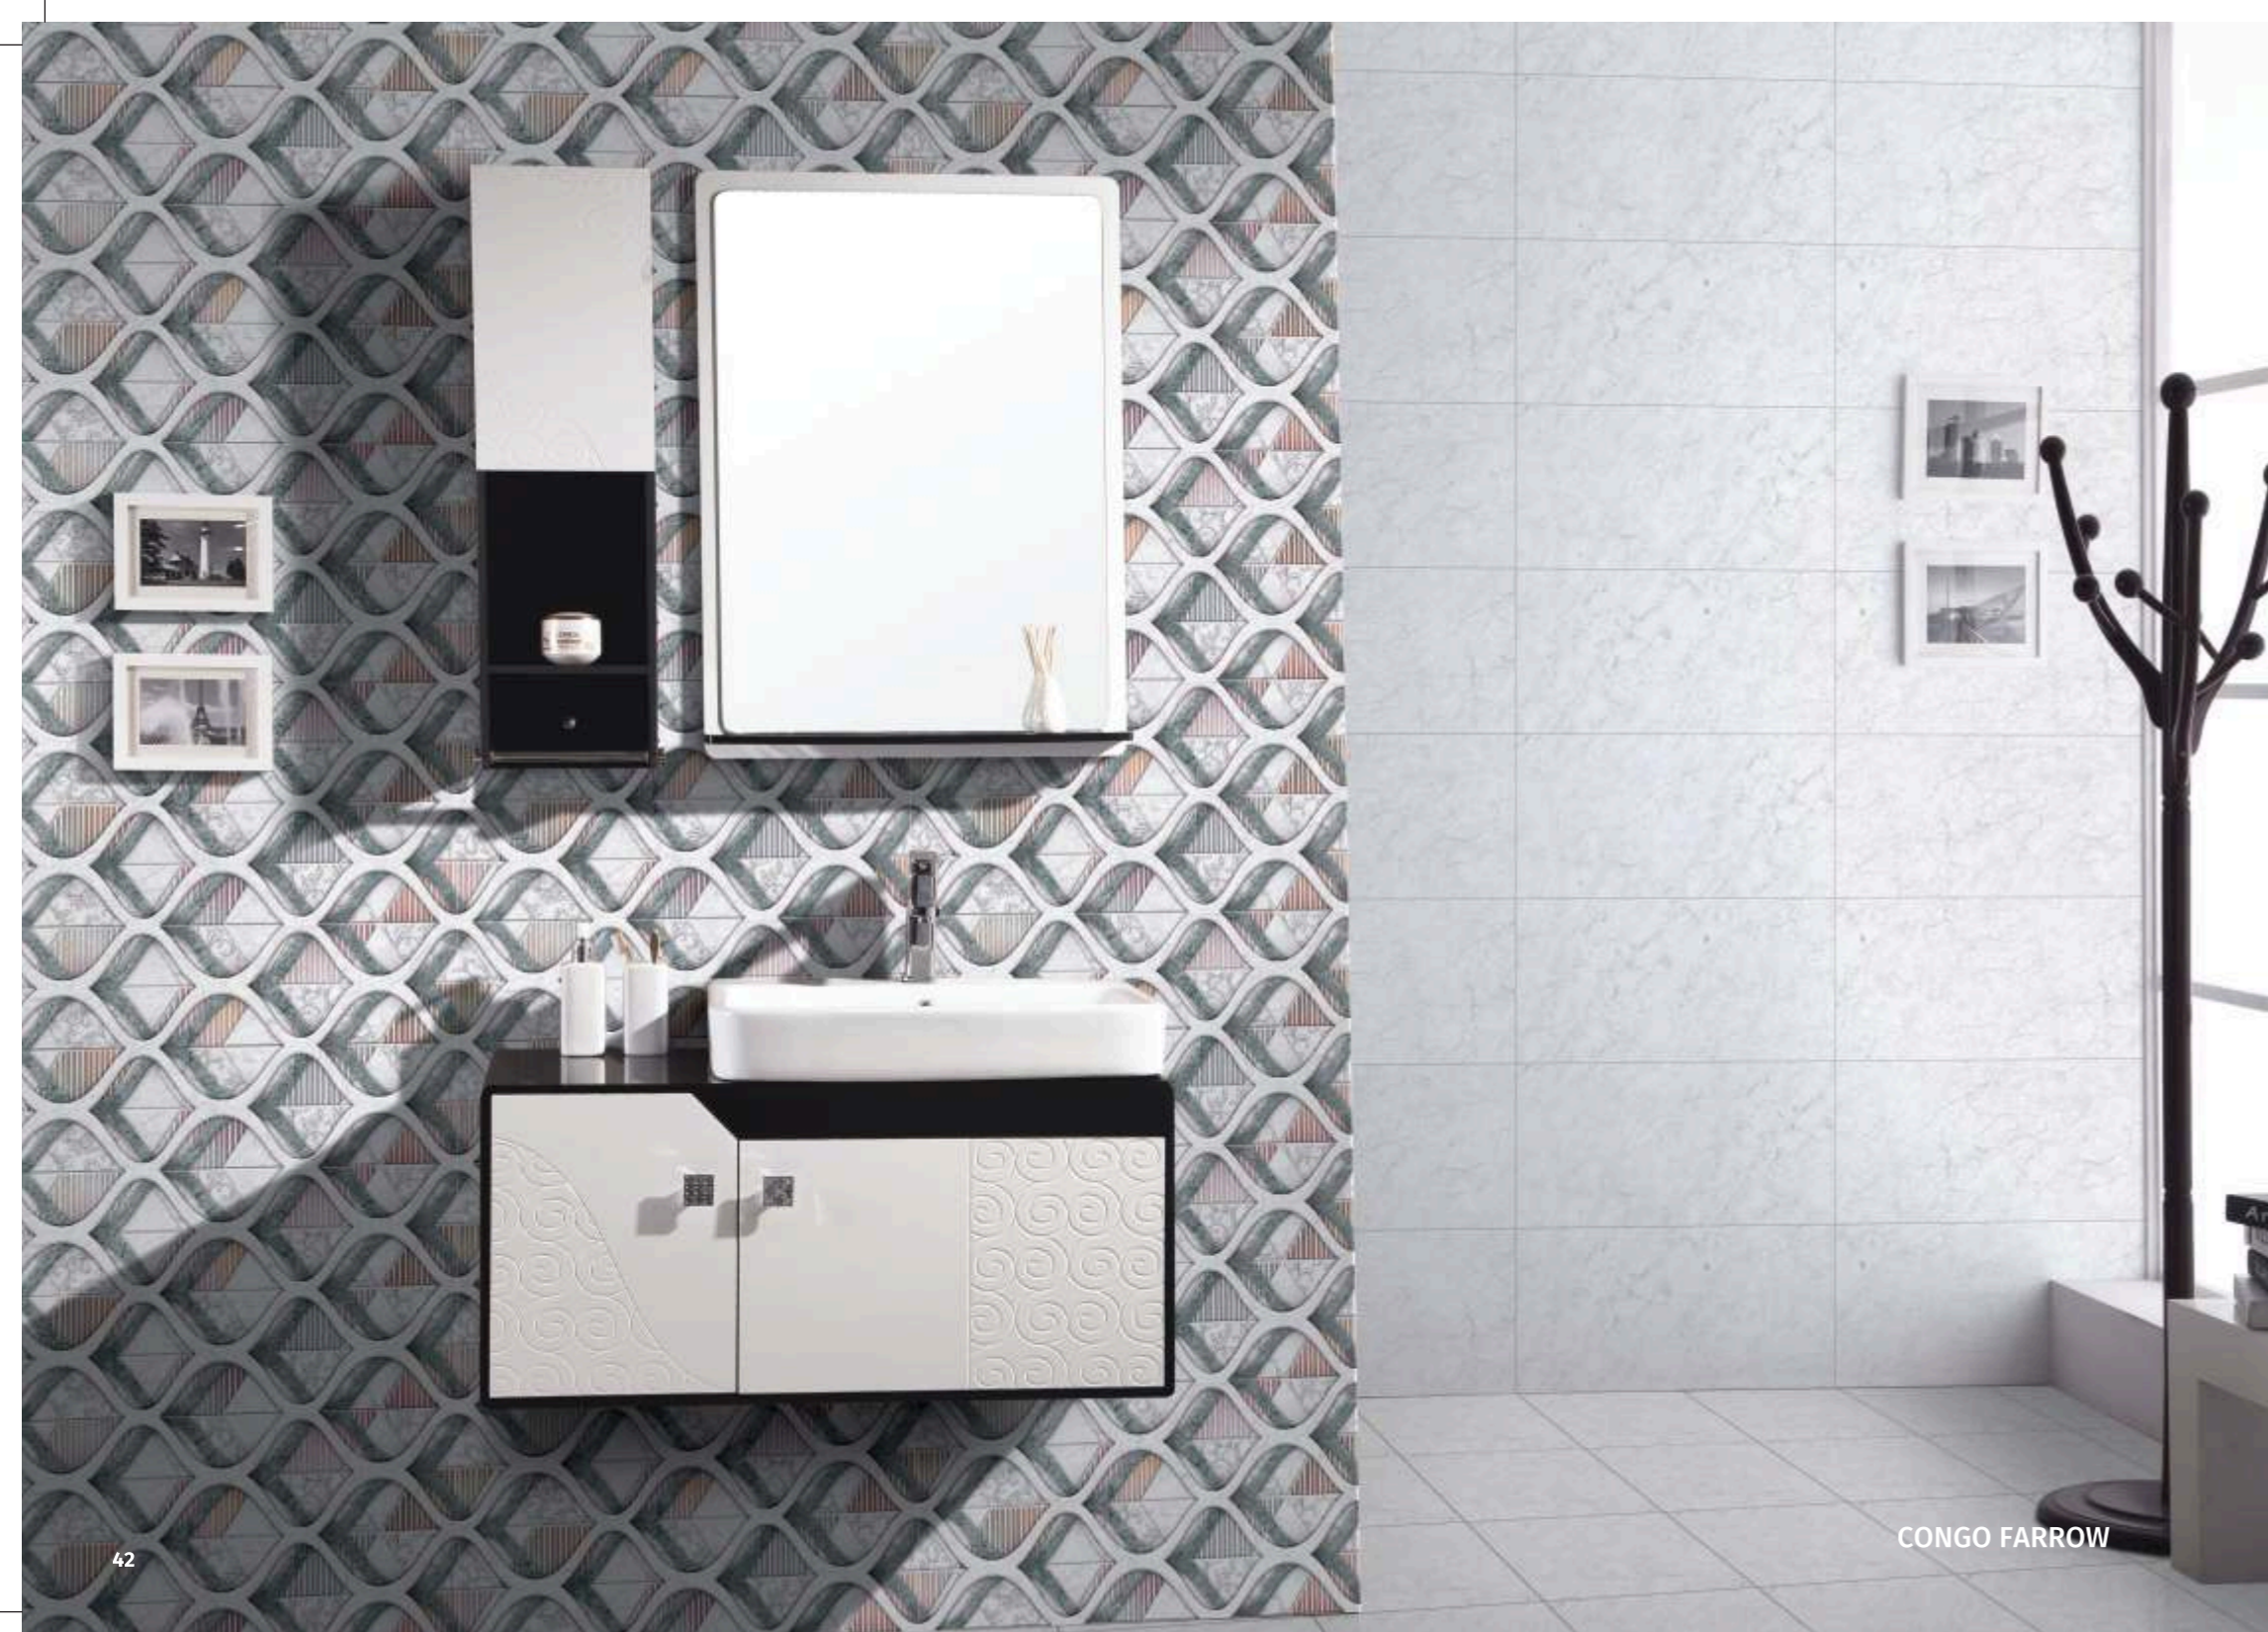

CONGO FARROW

DIGITALE

HD Digital Tiles

300x600 mm | GLOSSY

NEW

NEW

NEW

*Random Faces Available