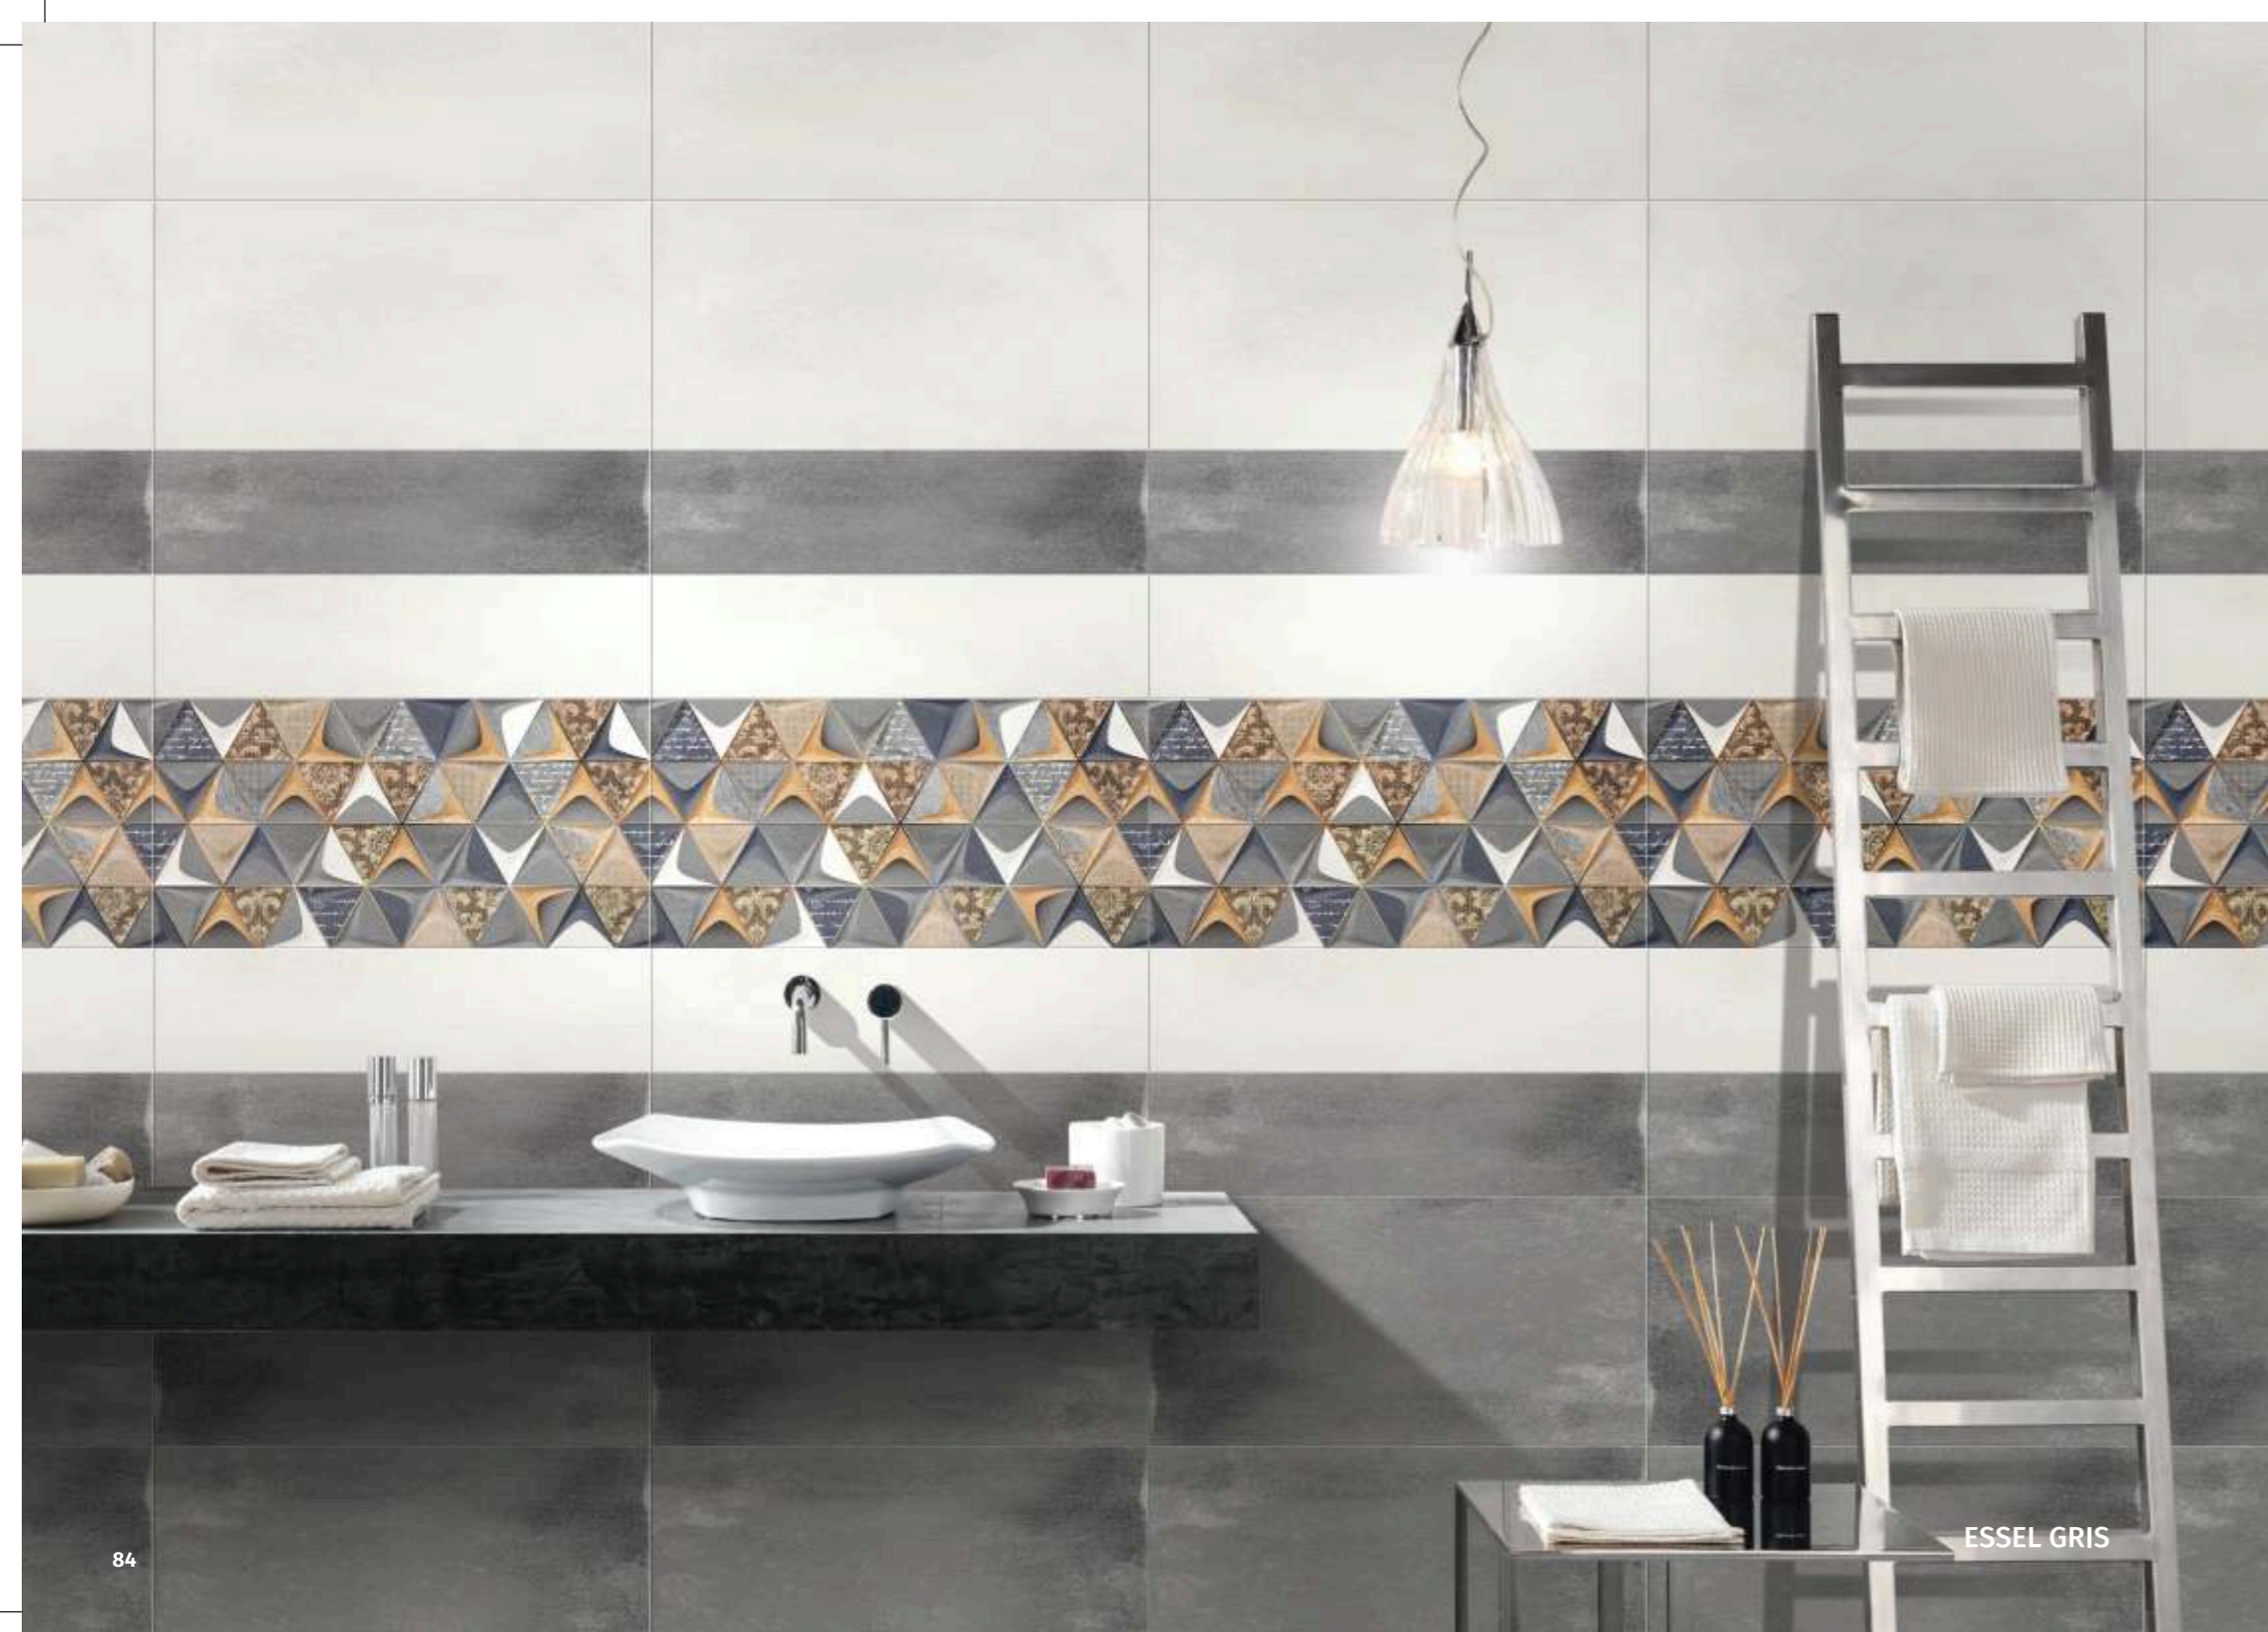

ESSEL OLIVE HL

T826121HA

ESSEL OLIVE DK*

T826121DA

ESSEL OLIVE

T826121FA (300x300 mm)

*Random Faces Available

PYRAMID ATLAS