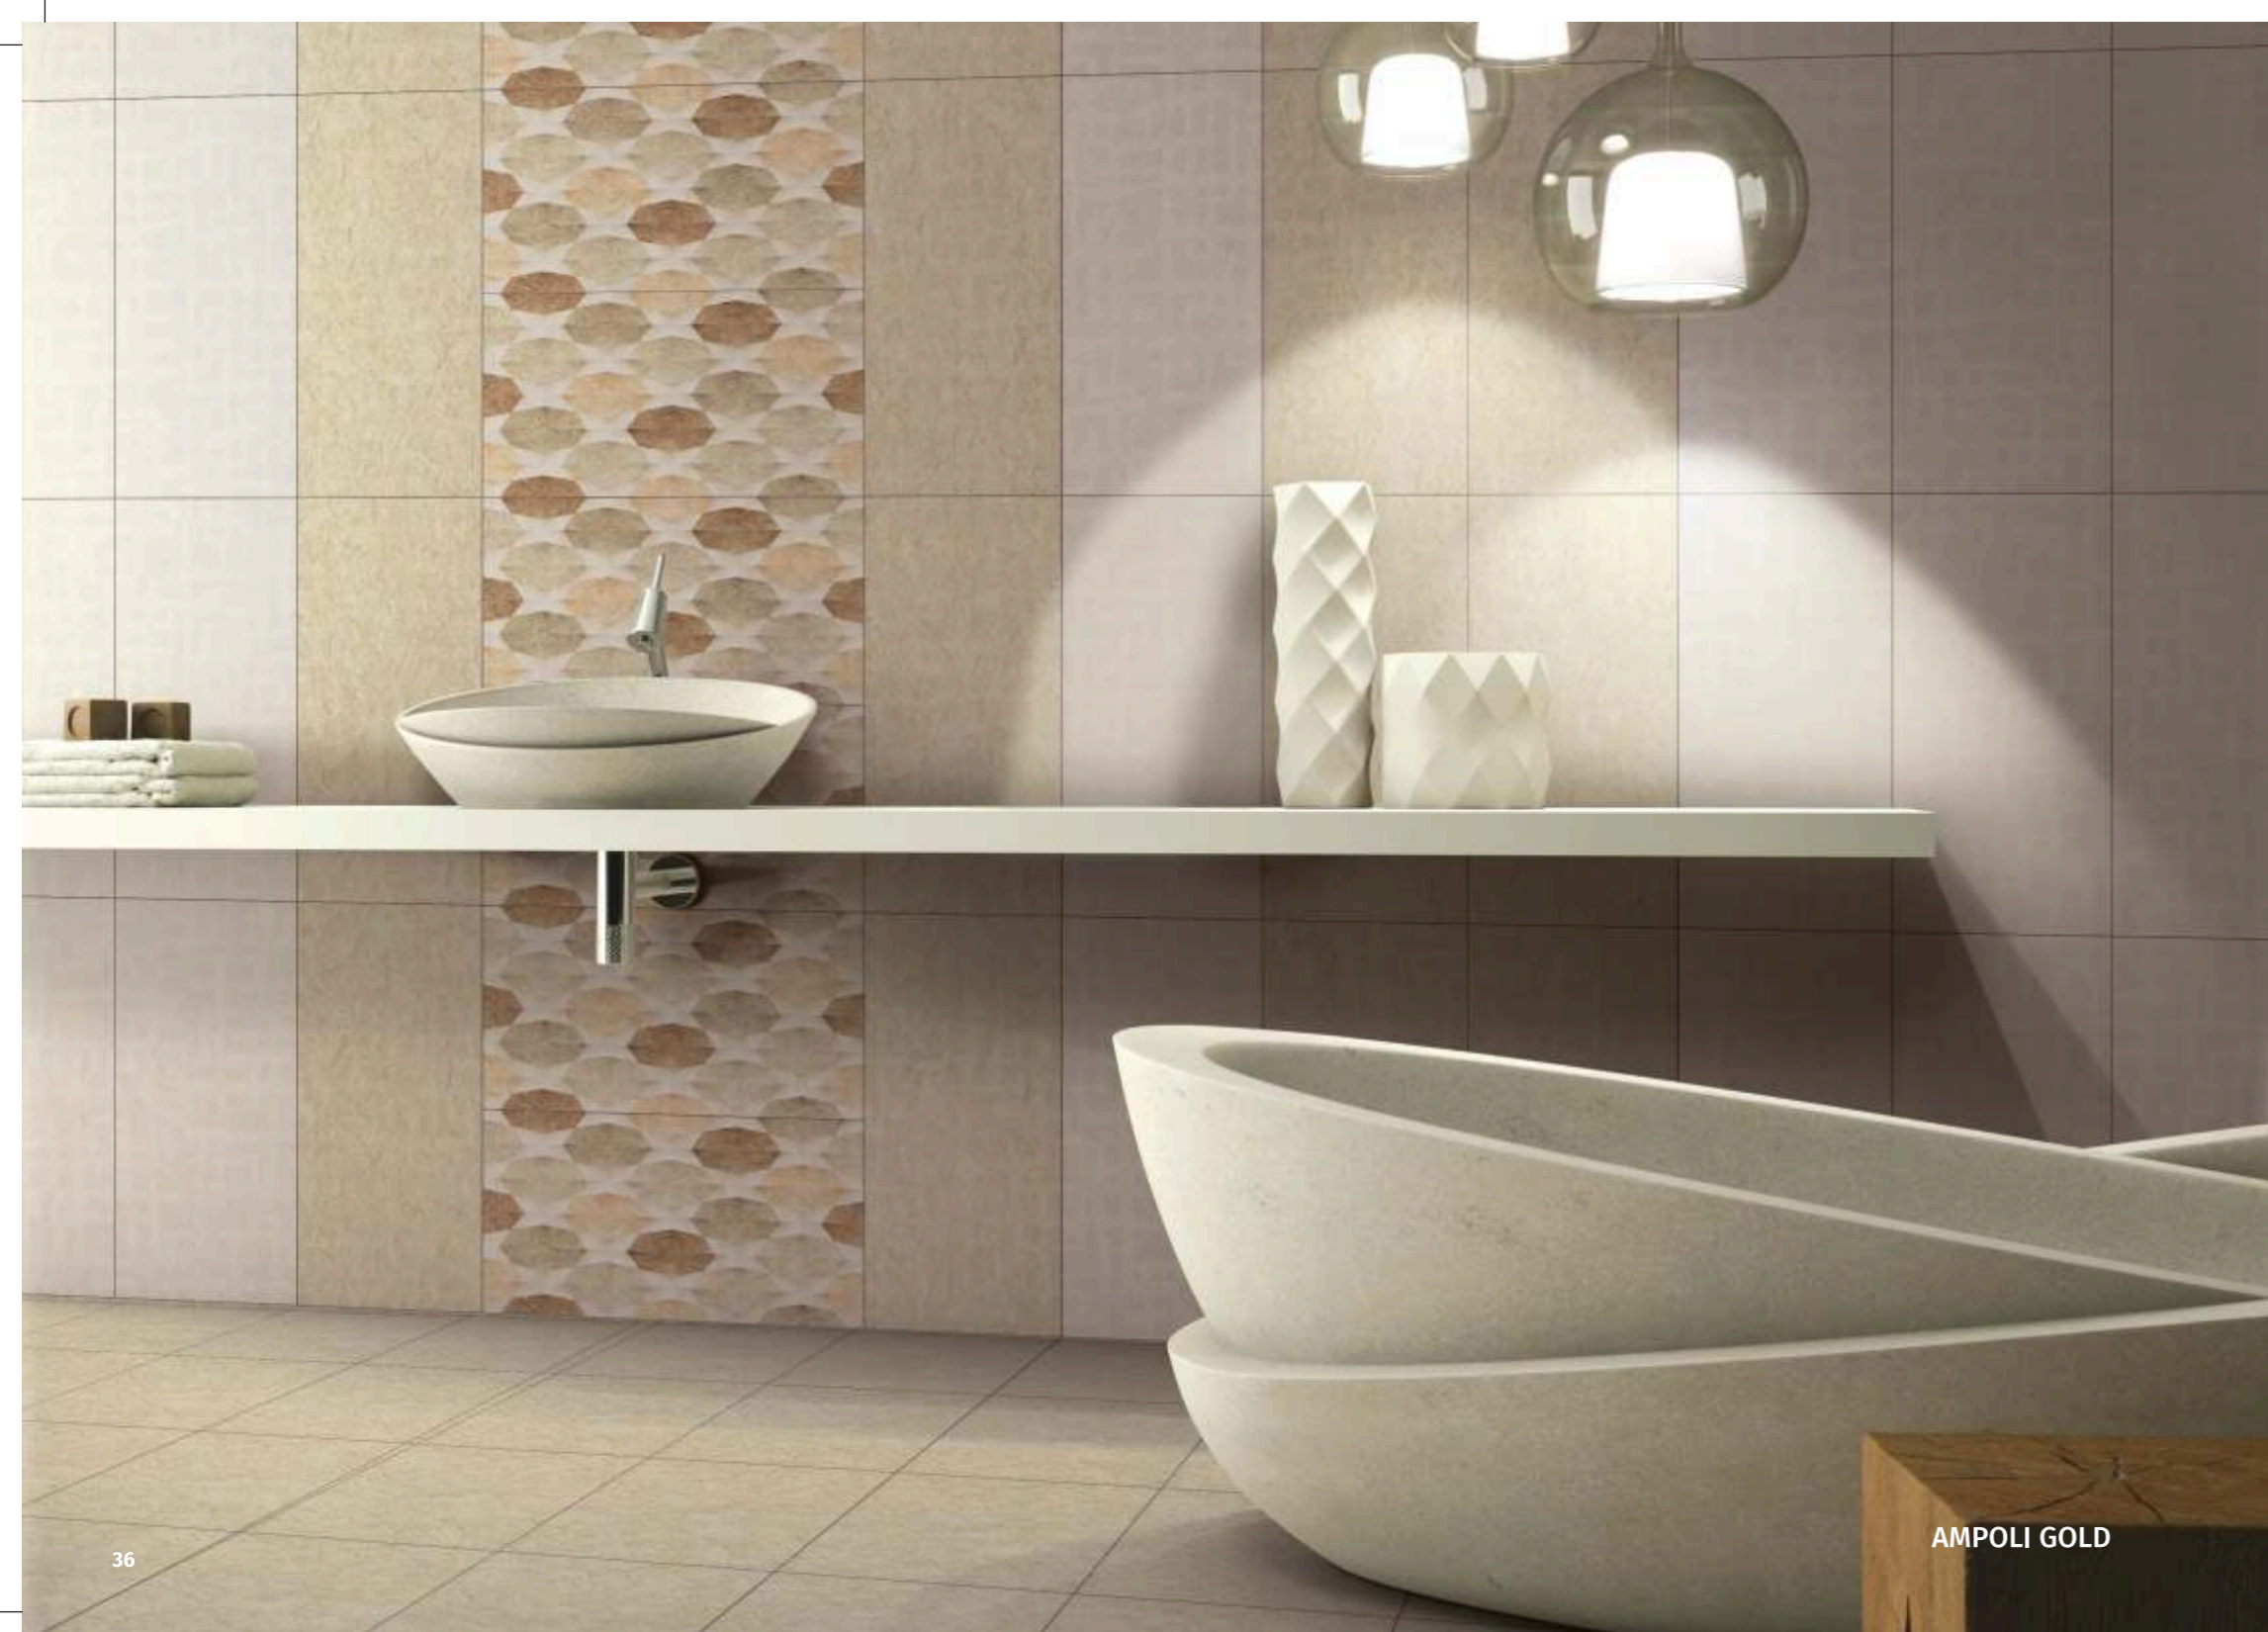

AMPOLI GOLD

DIGITALE
HD Digital Tiles

300x600 mm | GLOSSY

NEW

NEW

NEW

*Random Faces Available