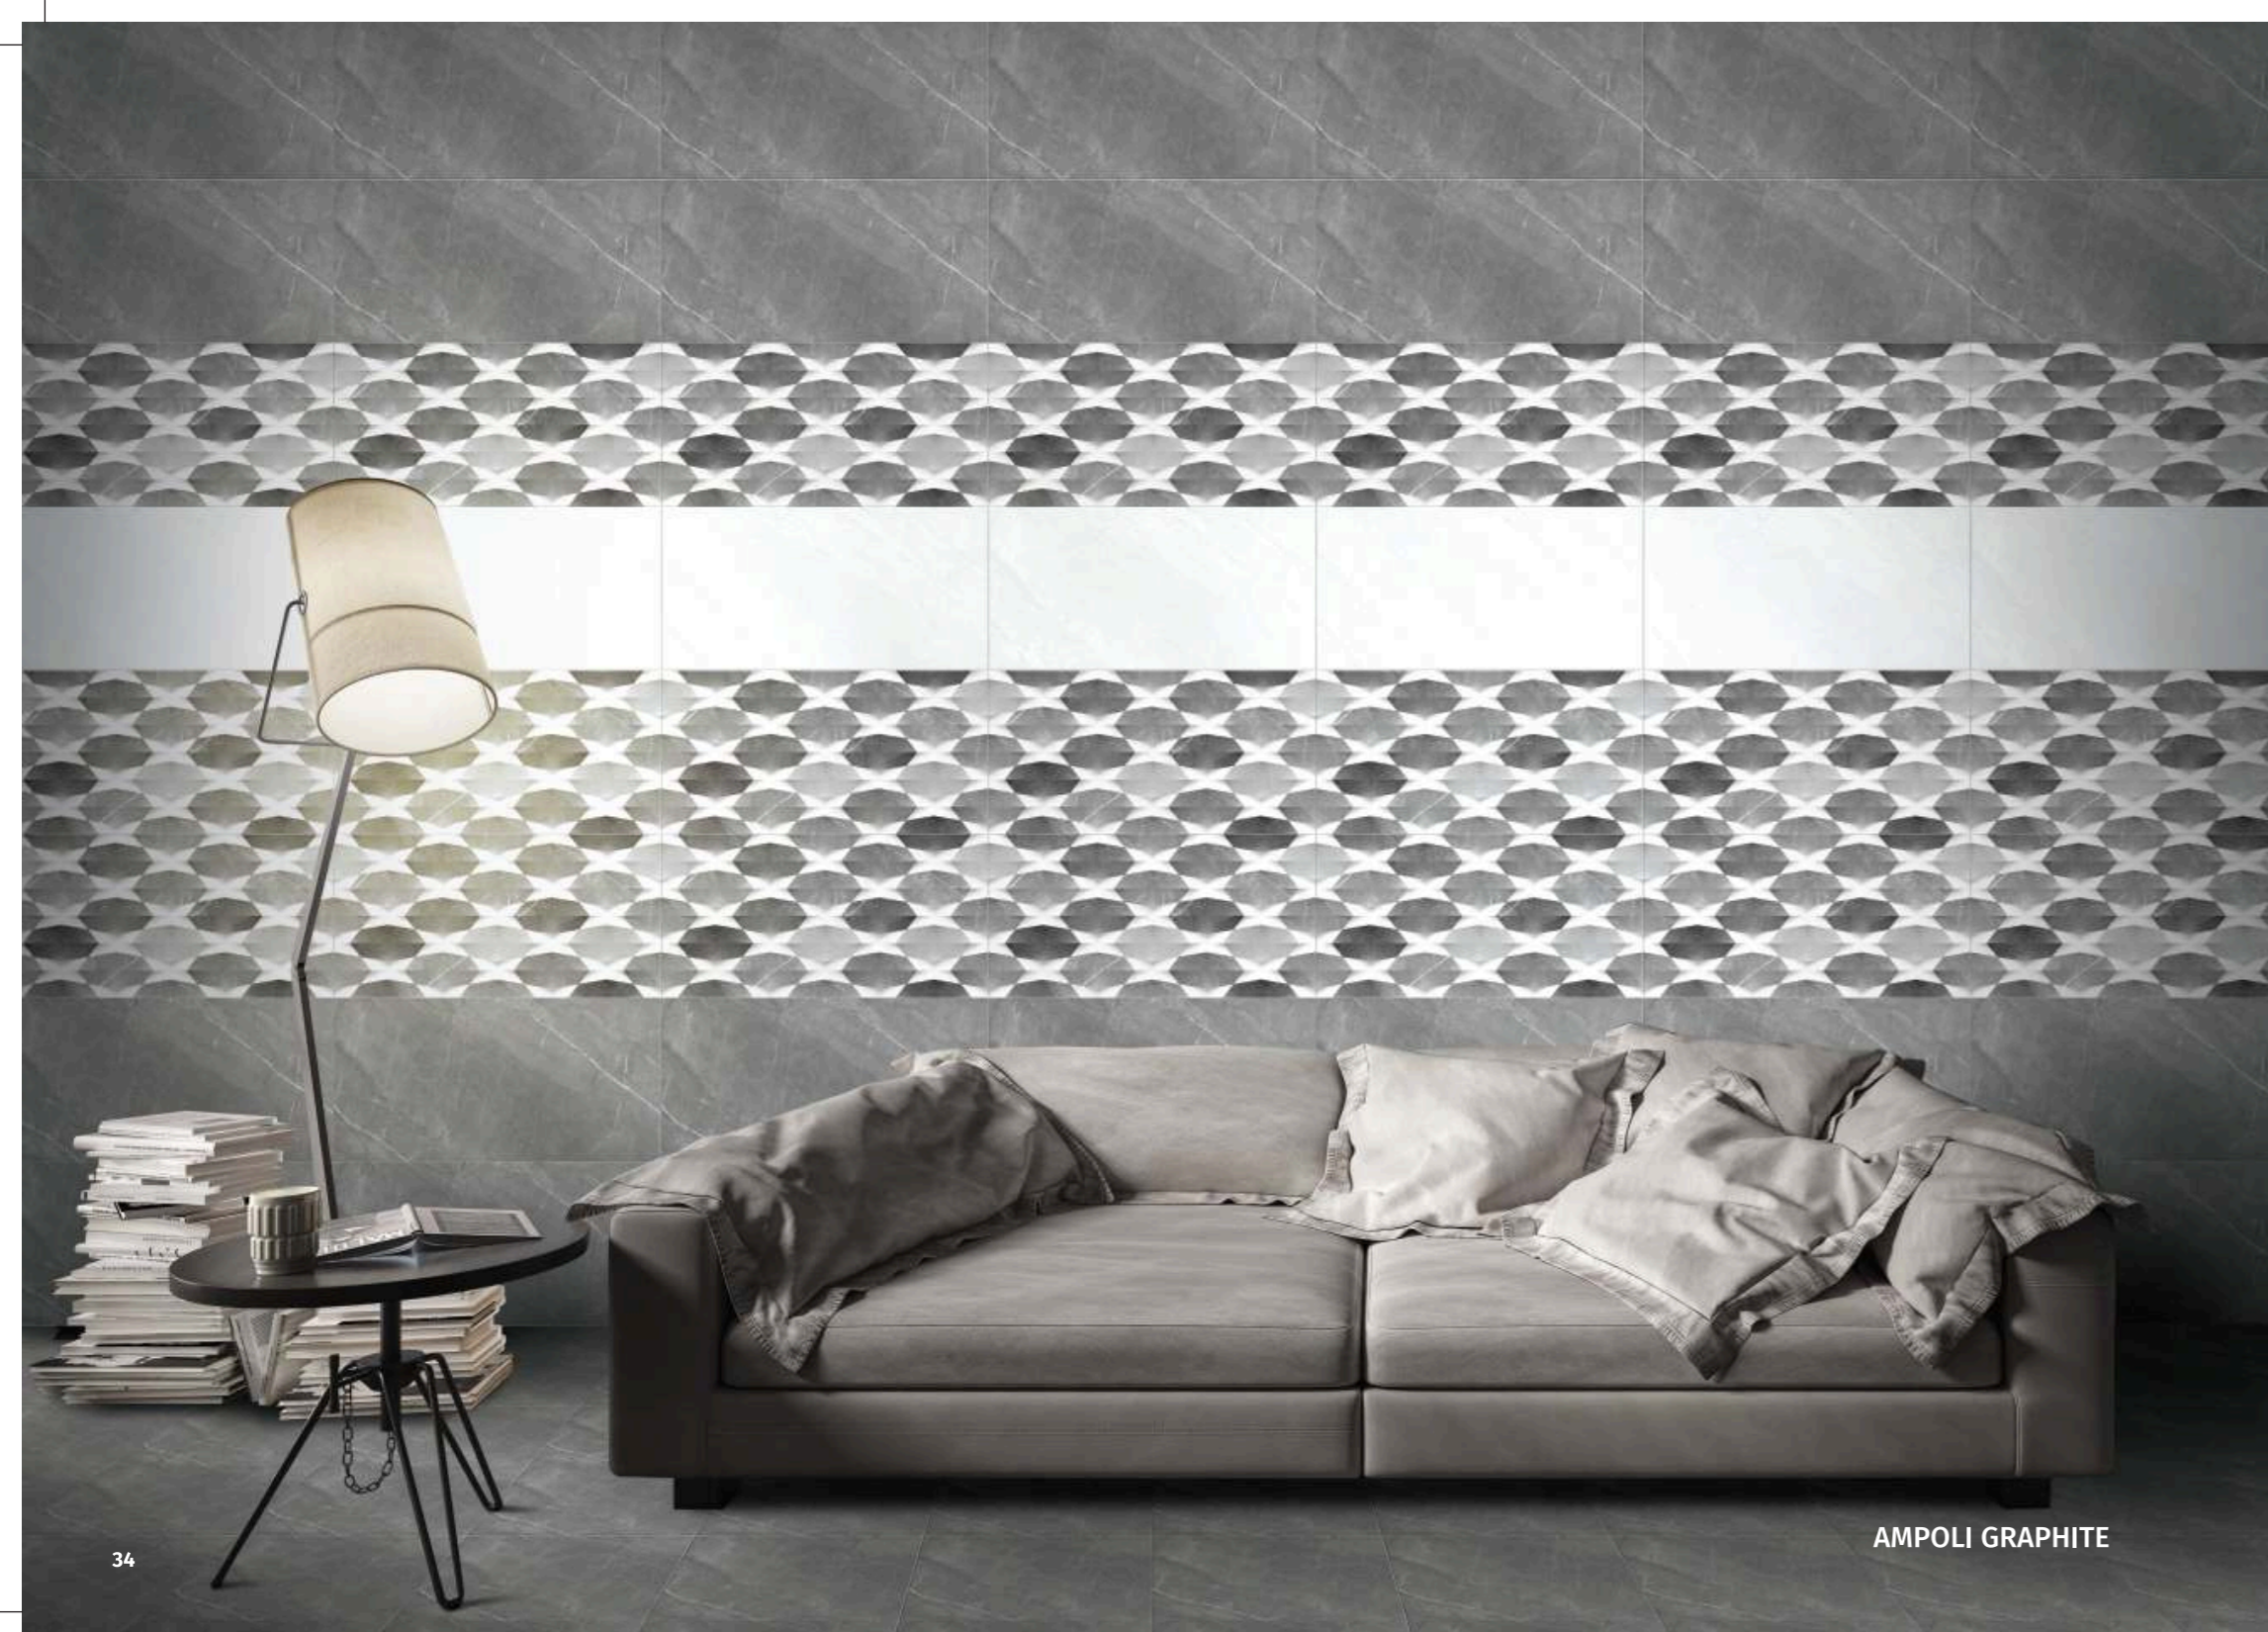

AMPOLI GRAPHITE

DIGITALE
HD Digital Tiles

300x600 mm | GLOSSY

NEW

NEW

NEW

*Random Faces Available