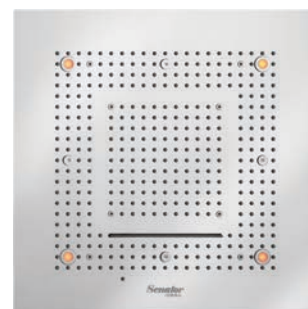

Roof mounted LED overhead shower
with rain curtain waterfall and
Atomizing four function
600 x 600 mm
Chrome
Cat. No. G7020601CH ₹ 186100