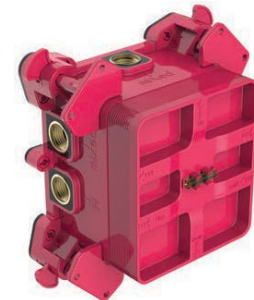

Thermostatic control valve -
Concealed body
Cat. No. G8015201XX ₹ 19800