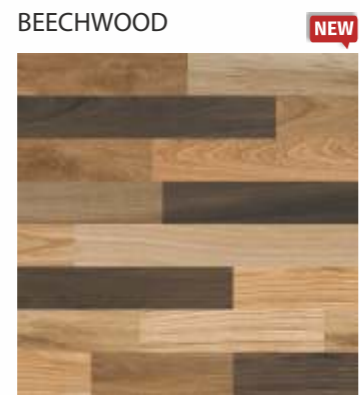

HD POLISH
600X600MM

LUCIDO
Digital Glazed Vitrified Tiles

T311146NA