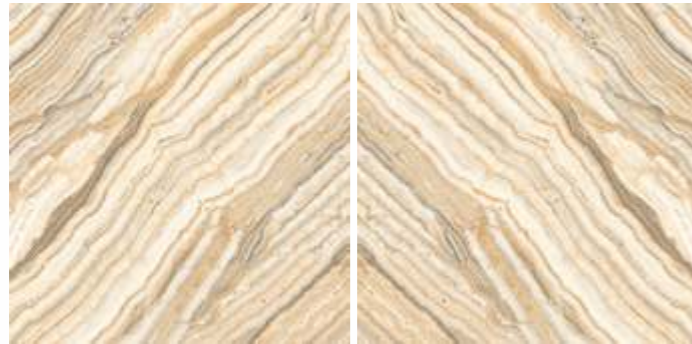

MONZA

NEW

T311141NA

T311141NB